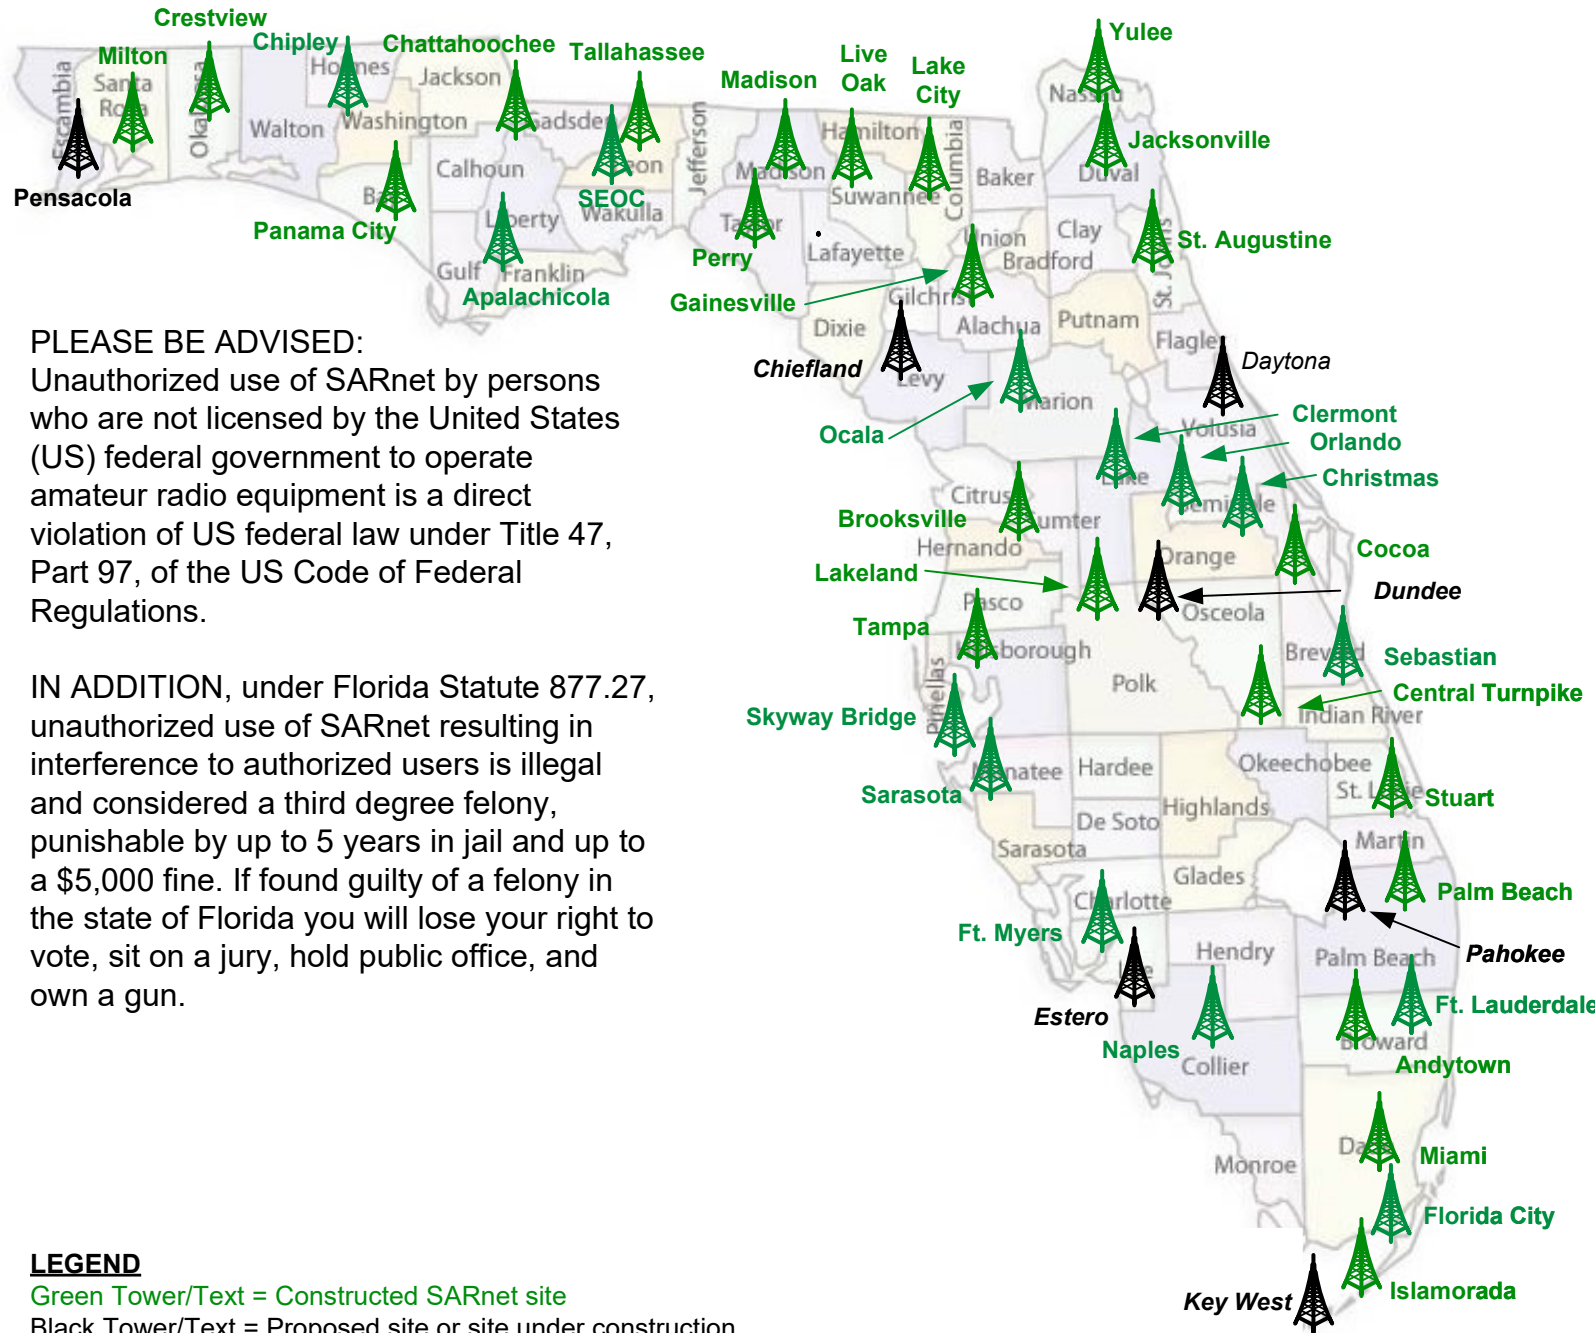

Statewide Amateur Radio Network "SARNET"

Constructed Sites as of April 10, 2022

YOU MUST BE A FEDERALLY LICENSED AMATEUR RADIO OPERATOR WITH A CALLSIGN TO USE SARnet

PLEASE BE ADVISED:

Unauthorized use of SARnet by persons who are not licensed by the United States (US) federal government to operate amateur radio equipment is a direct violation of US federal law under Title 47, Part 97, of the US Code of Federal Regulations.

IN ADDITION, under Florida Statute 877.27, unauthorized use of SARnet resulting in interference to authorized users is illegal and considered a third degree felony, punishable by up to 5 years in jail and up to a \$5,000 fine. If found guilty of a felony in the state of Florida you will lose your right to vote, sit on a jury, hold public office, and own a gun.

LEGEND

Green Tower/Text = Constructed SARnet site

Black Tower/Text = Proposed site or site under construction

TX frequency is repeater talk-out. All UHF repeaters have a +5MHz offset for the talk-in repeater receiver