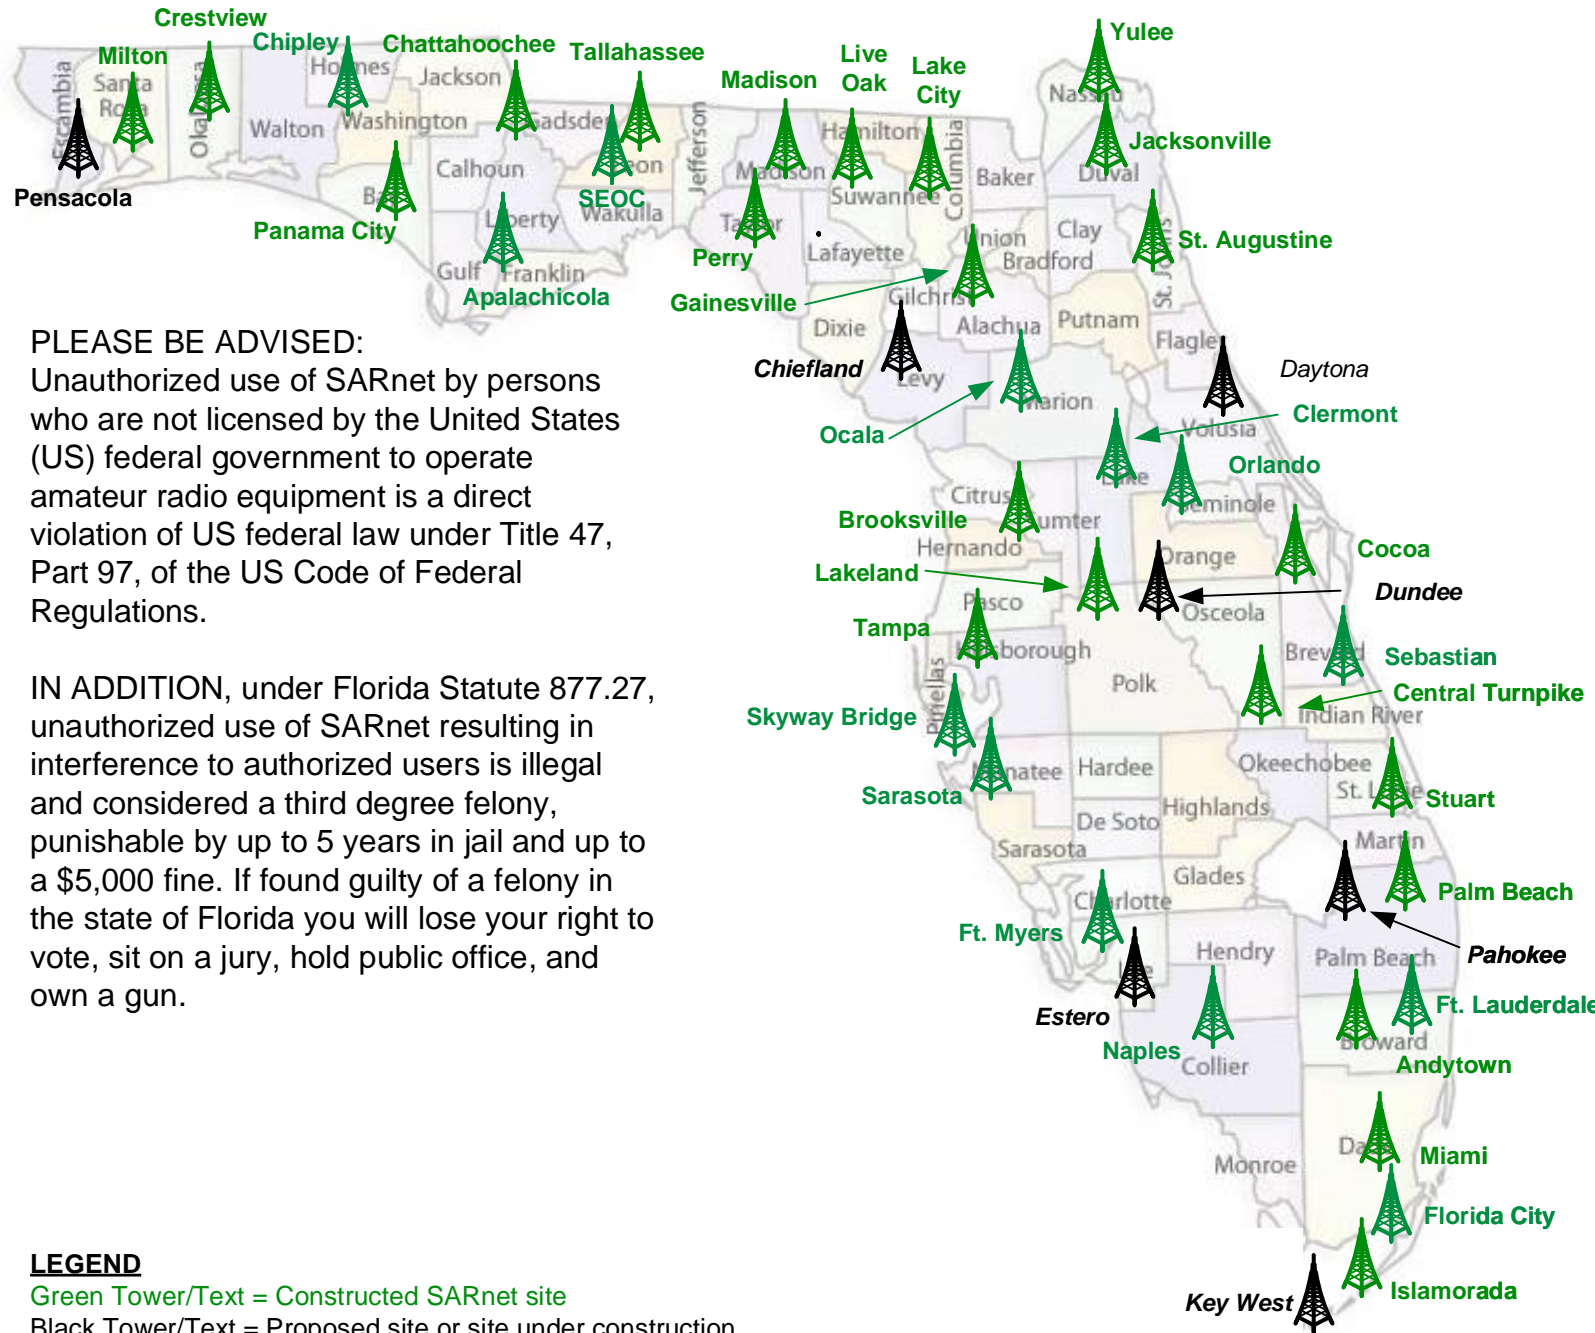

Statewide Amateur Radio Network "SARNET" Constructed Sites as of November 18, 2019

**YOU MUST BE A FEDERALLY LICENSED AMATEUR
RADIO OPERATOR WITH A CALLSIGN TO USE SARNET**

PLEASE BE ADVISED:

Unauthorized use of SARNET by persons who are not licensed by the United States (US) federal government to operate amateur radio equipment is a direct violation of US federal law under Title 47, Part 97, of the US Code of Federal Regulations.

IN ADDITION, under Florida Statute 877.27, unauthorized use of SARNET resulting in interference to authorized users is illegal and considered a third degree felony, punishable by up to 5 years in jail and up to a \$5,000 fine. If found guilty of a felony in the state of Florida you will lose your right to vote, sit on a jury, hold public office, and own a gun.

LEGEND

Green Tower/Text = Constructed SARNET site
 Black Tower/Text = Proposed site or site under construction
 TX frequency is repeater talk-out. All UHF repeaters have a +5MHz offset for the talk-in repeater receiver