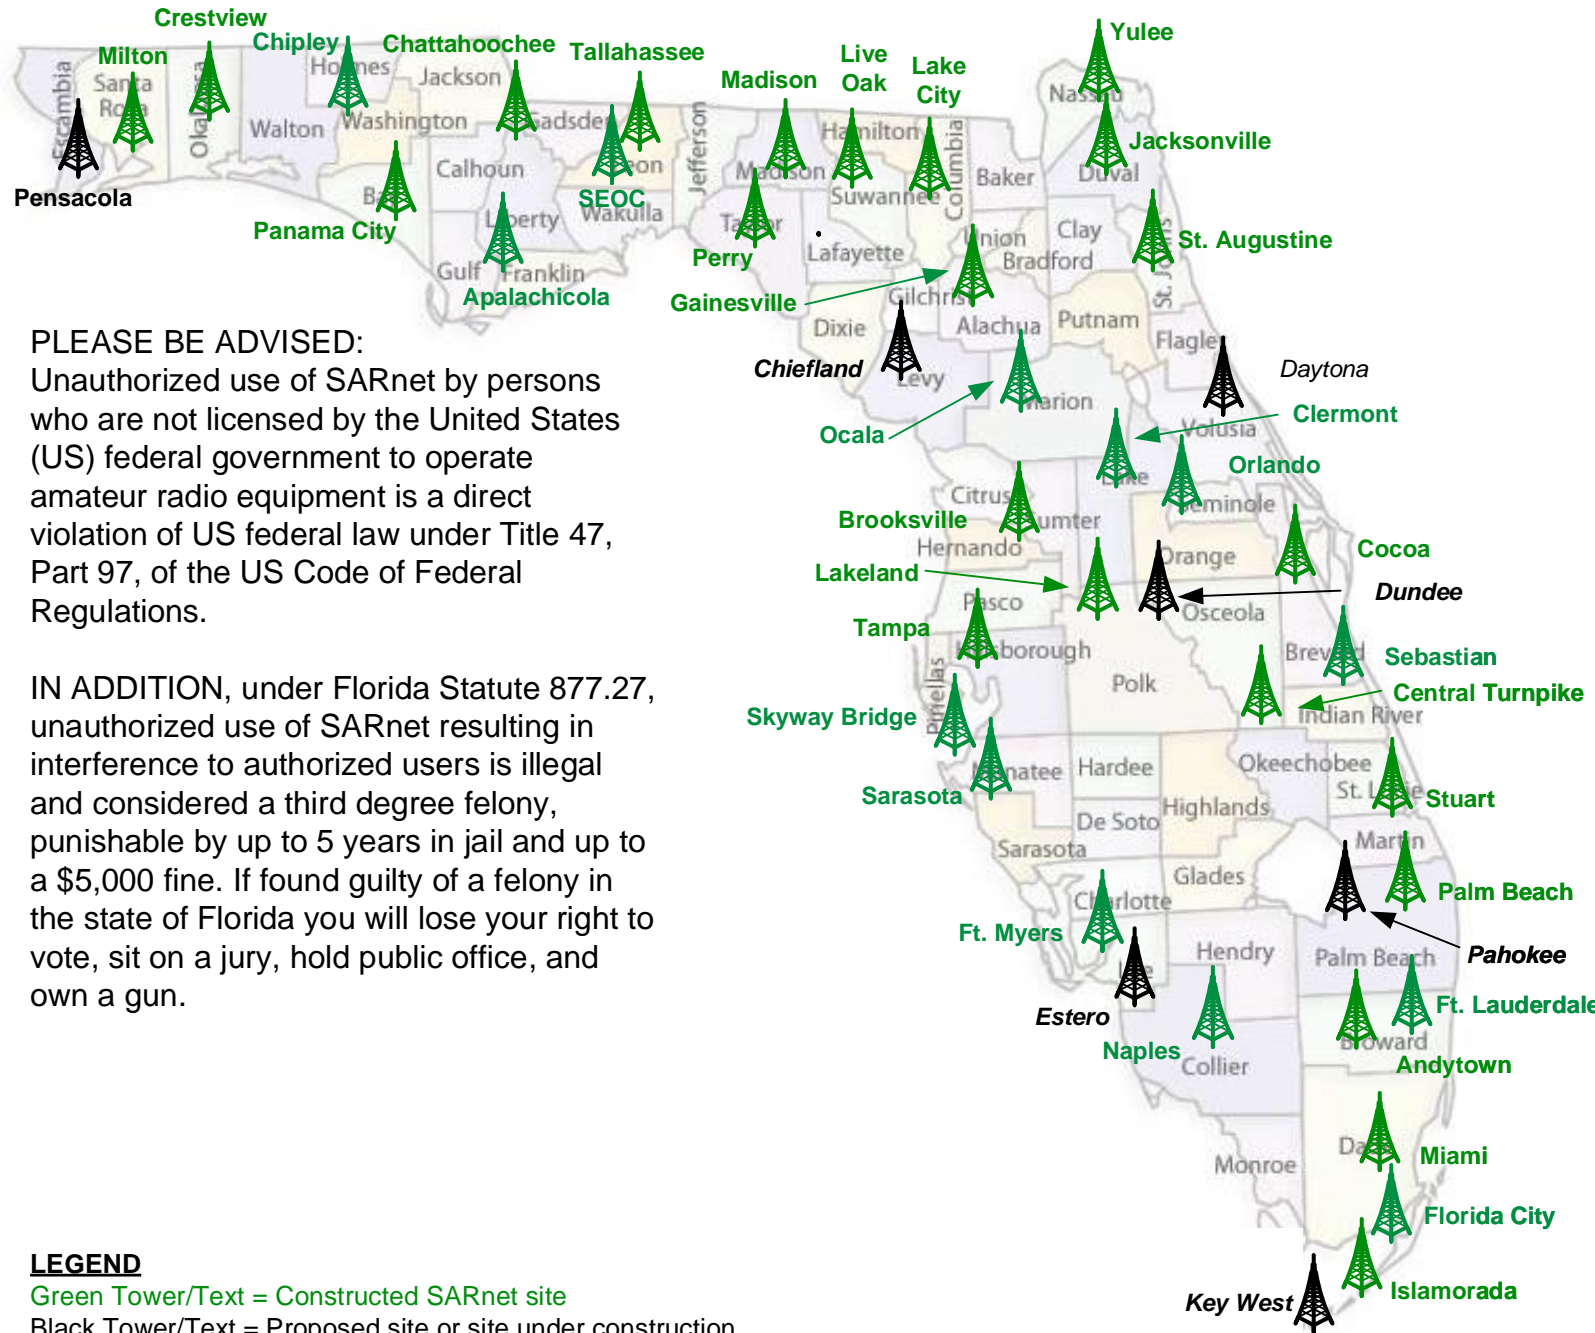

Statewide Amateur Radio Network "SARNET" Constructed Sites as of September 24, 2019

**YOU MUST BE A FEDERALLY LICENSED AMATEUR
RADIO OPERATOR WITH A CALLSIGN TO USE SARNET**

PLEASE BE ADVISED:

Unauthorized use of SARNET by persons who are not licensed by the United States (US) federal government to operate amateur radio equipment is a direct violation of US federal law under Title 47, Part 97, of the US Code of Federal Regulations.

IN ADDITION, under Florida Statute 877.27, unauthorized use of SARNET resulting in interference to authorized users is illegal and considered a third degree felony, punishable by up to 5 years in jail and up to a \$5,000 fine. If found guilty of a felony in the state of Florida you will lose your right to vote, sit on a jury, hold public office, and own a gun.

LEGEND

Green Tower/Text = Constructed SARNET site
 Black Tower/Text = Proposed site or site under construction
 TX frequency is repeater talk-out. All UHF repeaters have a +5MHz offset for the talk-in repeater receiver