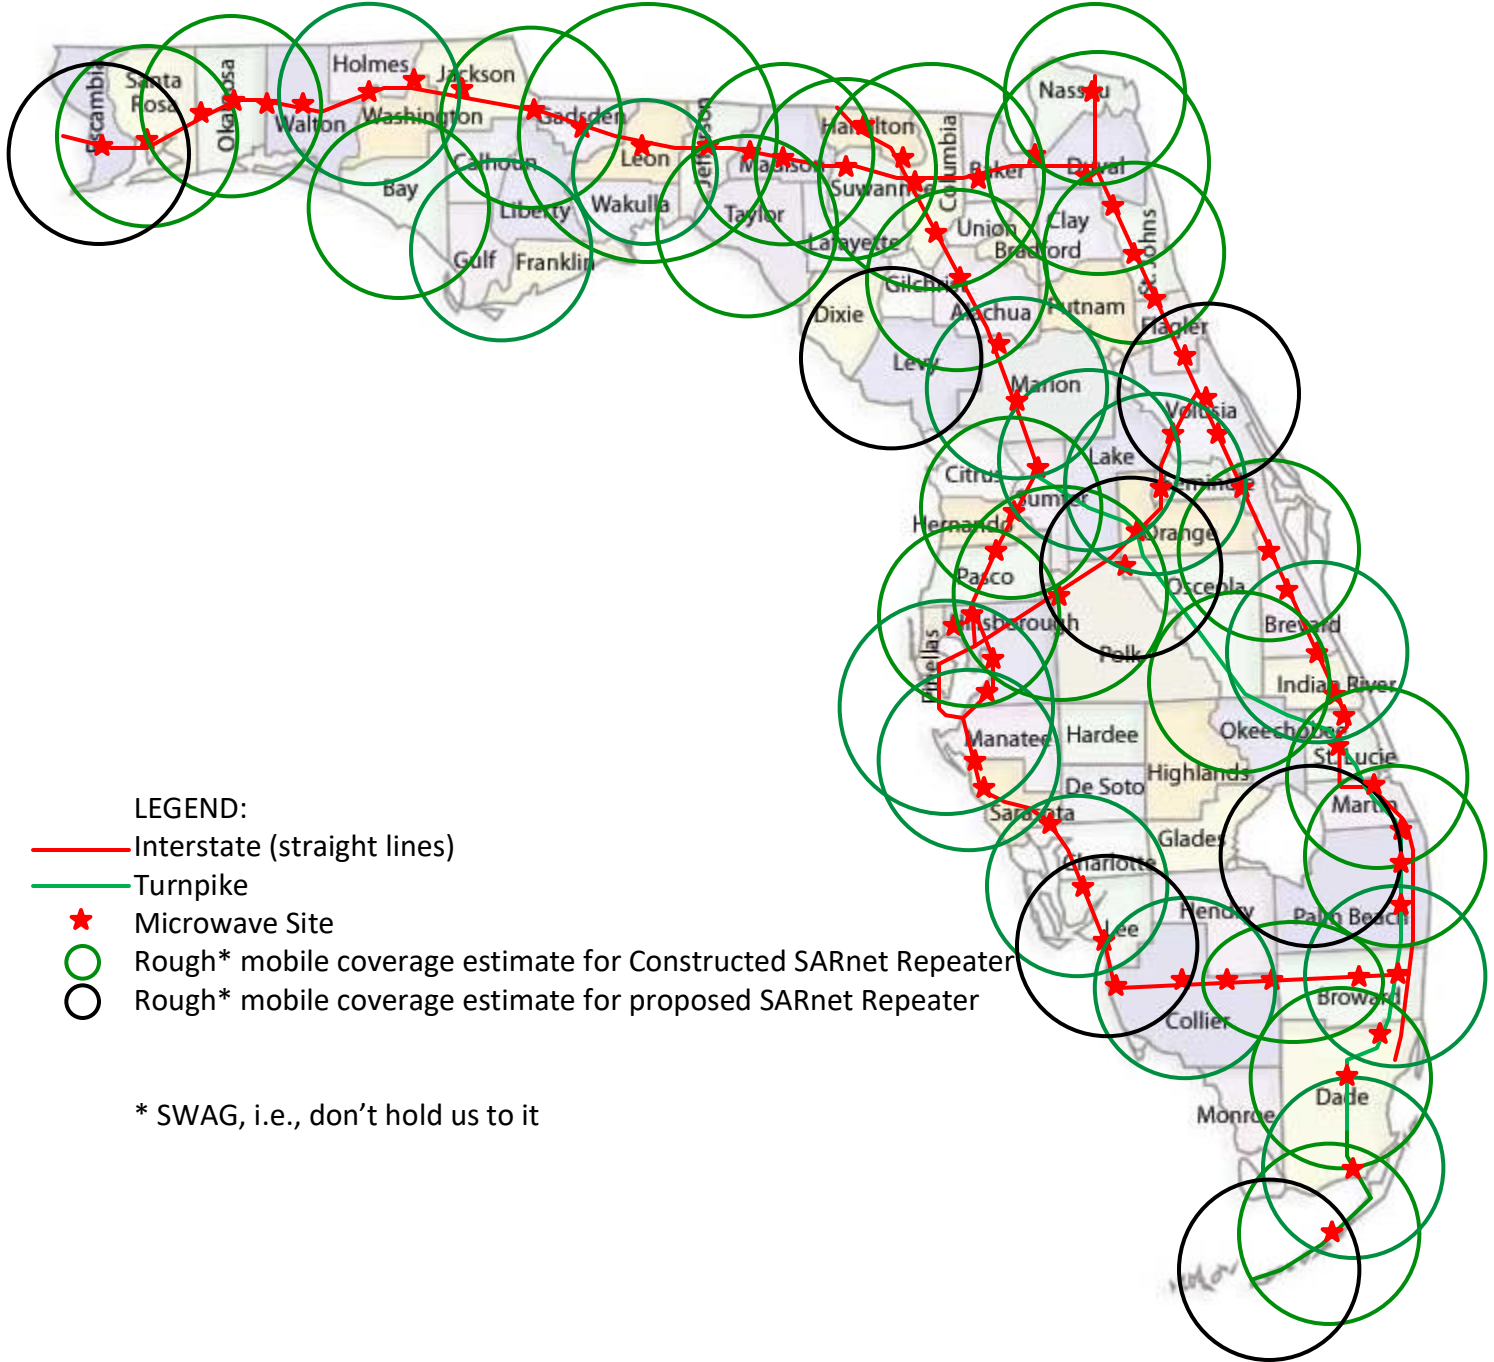

# Statewide Microwave Network

Constructed "SARNET" sites shown as of September 24, 2019

THIS IS NOT AN ACTIVE SARnet SITE STATUS MAP

LEGEND:

- Interstate (straight lines)
- Turnpike
- ★ Microwave Site
- Rough\* mobile coverage estimate for Constructed SARNET Repeater
- Rough\* mobile coverage estimate for proposed SARNET Repeater

\* SWAG, i.e., don't hold us to it