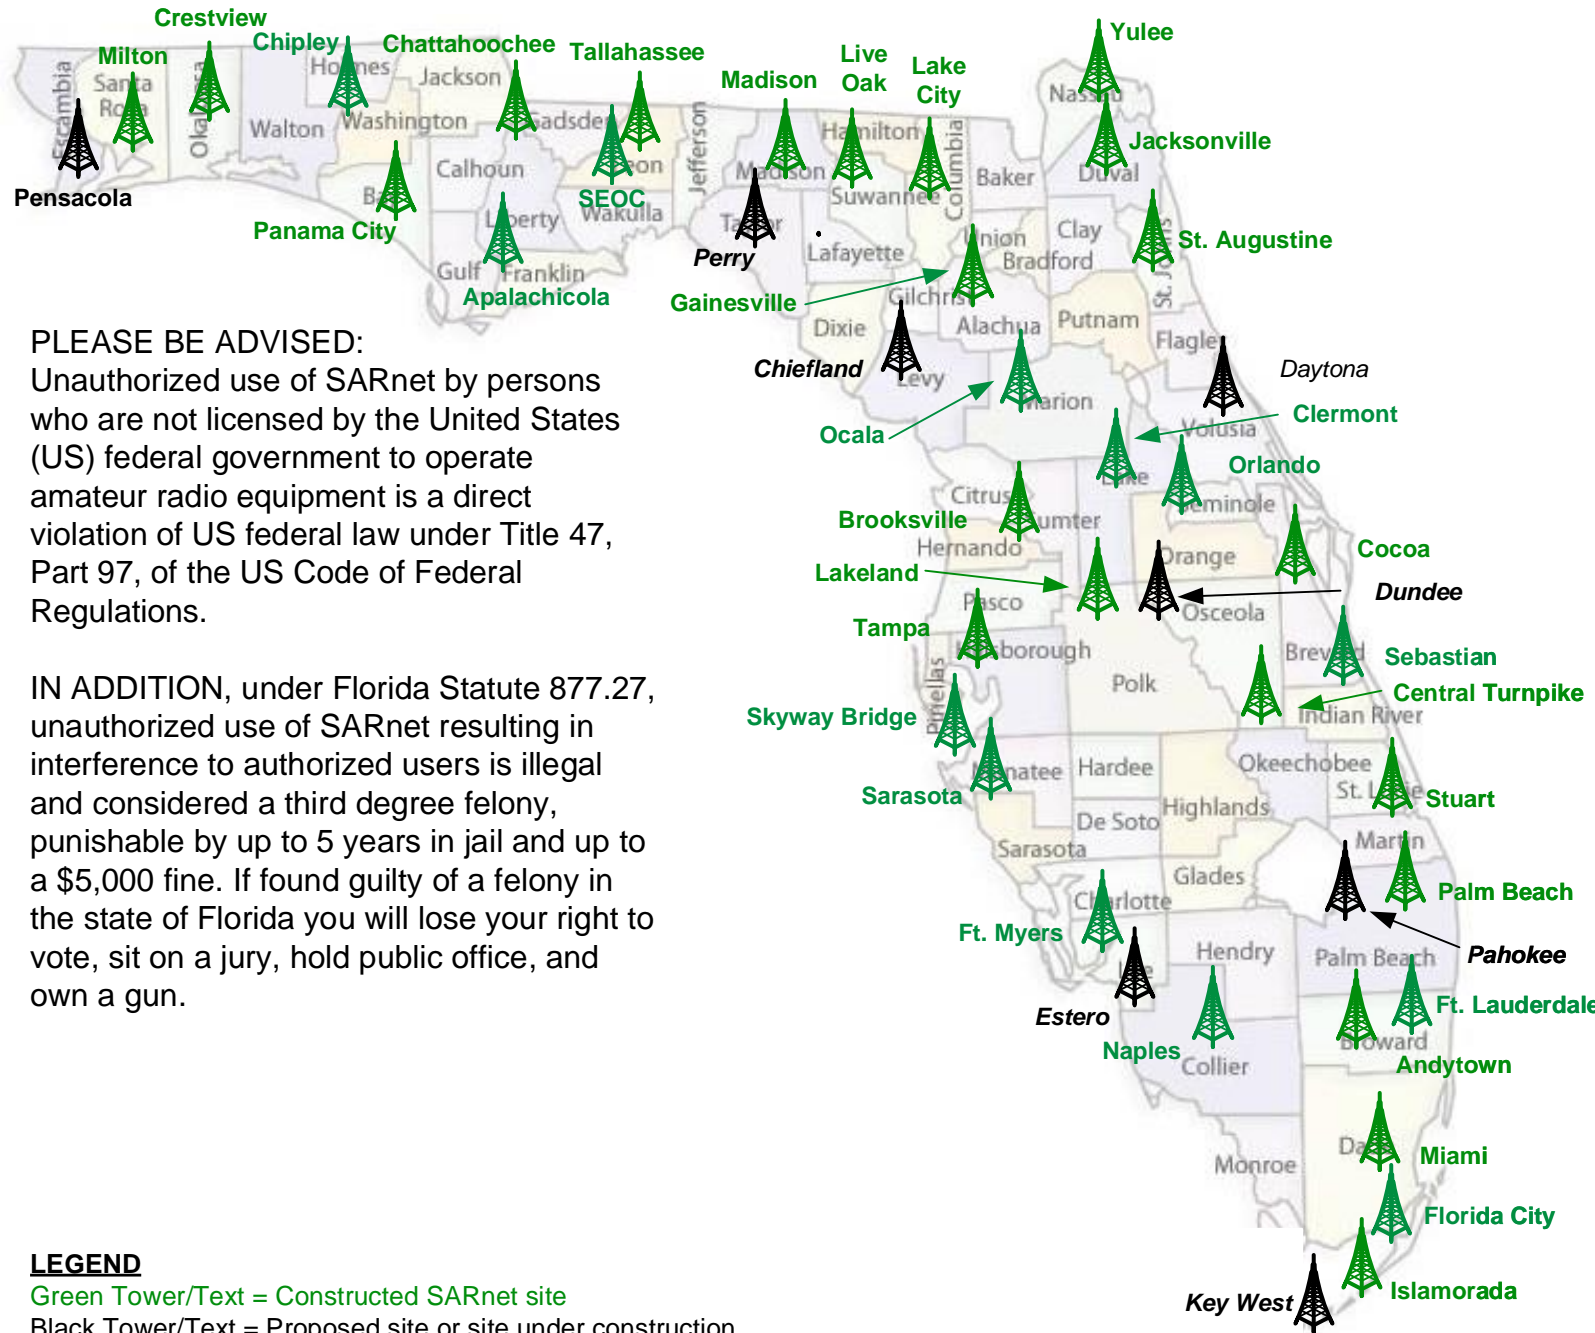

Statewide Amateur Radio Network "SARNET" Constructed Sites as of August 11, 2019

**YOU MUST BE A FEDERALLY LICENSED AMATEUR
RADIO OPERATOR WITH A CALLSIGN TO USE SARNET**

PLEASE BE ADVISED:

Unauthorized use of SARNET by persons who are not licensed by the United States (US) federal government to operate amateur radio equipment is a direct violation of US federal law under Title 47, Part 97, of the US Code of Federal Regulations.

IN ADDITION, under Florida Statute 877.27, unauthorized use of SARNET resulting in interference to authorized users is illegal and considered a third degree felony, punishable by up to 5 years in jail and up to a \$5,000 fine. If found guilty of a felony in the state of Florida you will lose your right to vote, sit on a jury, hold public office, and own a gun.

LEGEND

Green Tower/Text = Constructed SARNET site
 Black Tower/Text = Proposed site or site under construction
 TX frequency is repeater talk-out. All UHF repeaters have a +5MHz offset for the talk-in repeater receiver