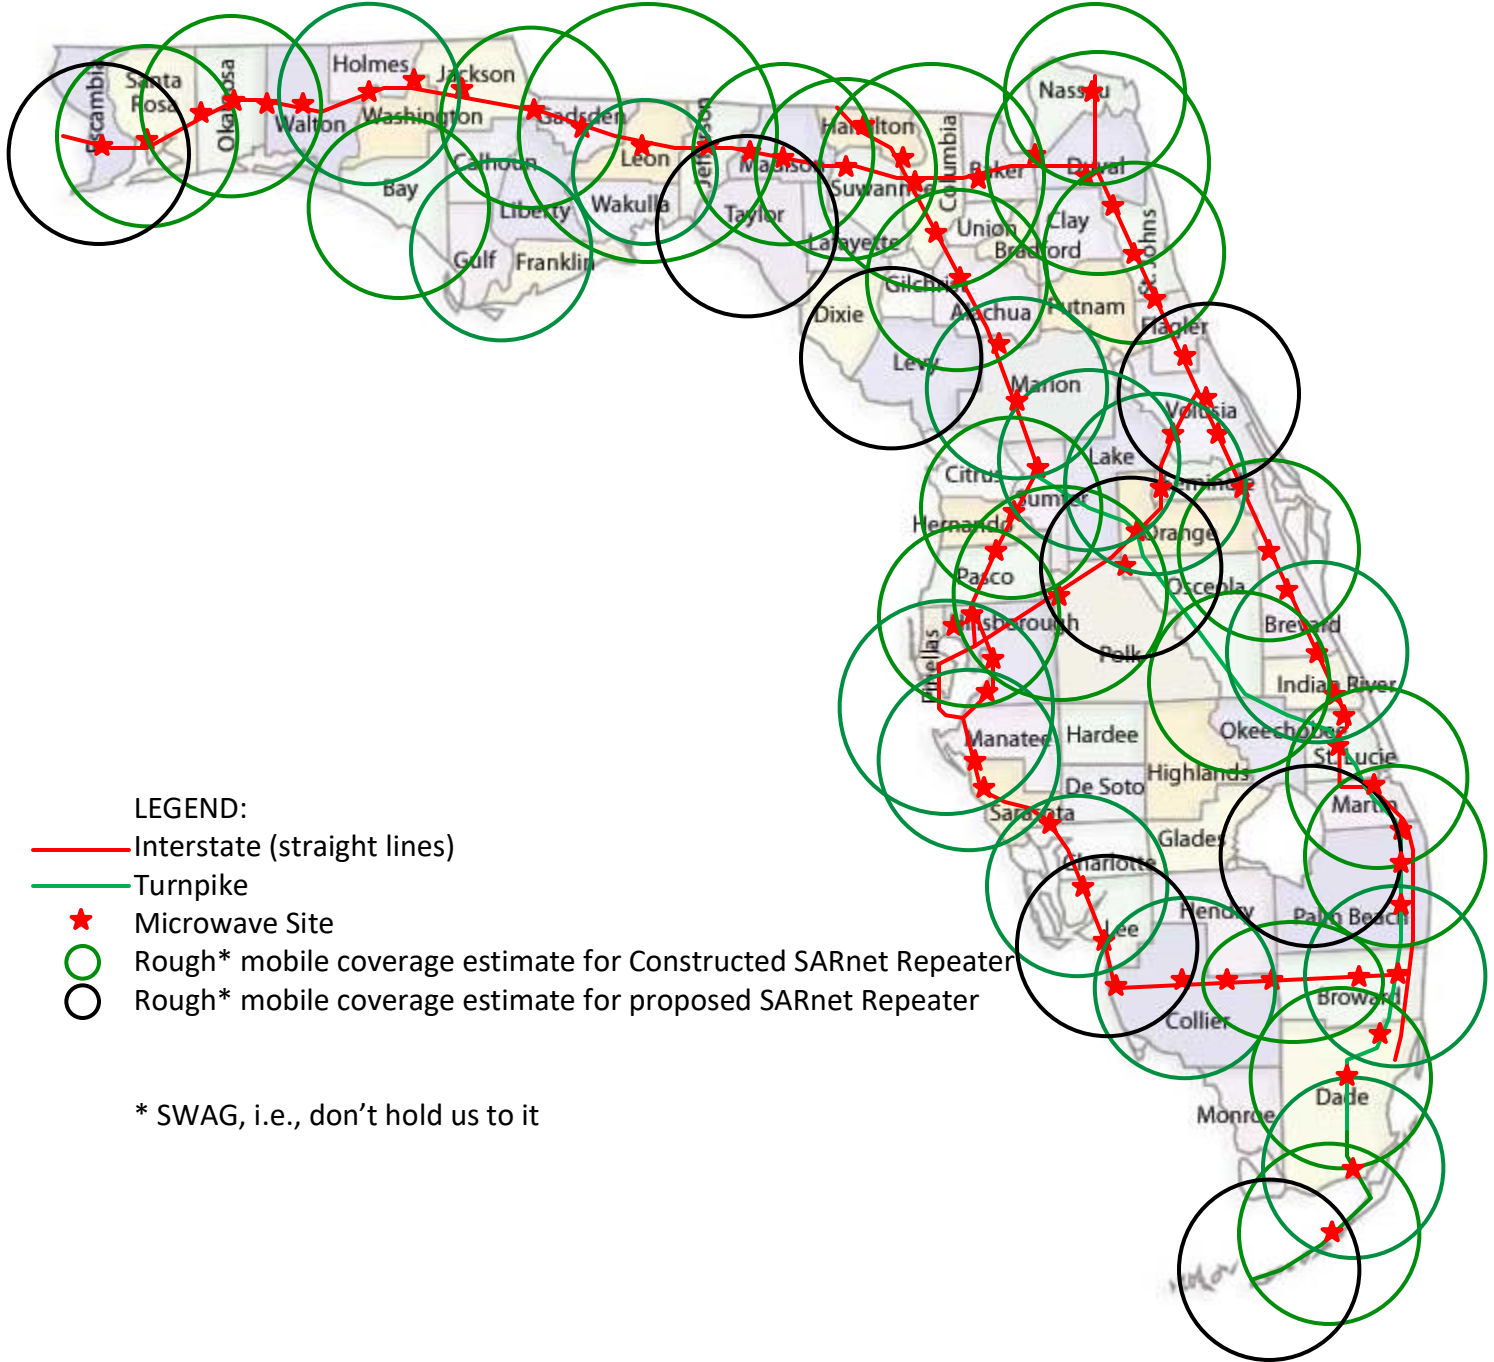

Statewide Microwave Network

Constructed "SARNET" sites shown as of August 11, 2019

THIS IS NOT AN ACTIVE SARNET SITE STATUS MAP

LEGEND:

- Interstate (straight lines)
- Turnpike
- ★ Microwave Site
- Rough* mobile coverage estimate for Constructed SARNet Repeater
- Rough* mobile coverage estimate for proposed SARNet Repeater

* SWAG, i.e., don't hold us to it