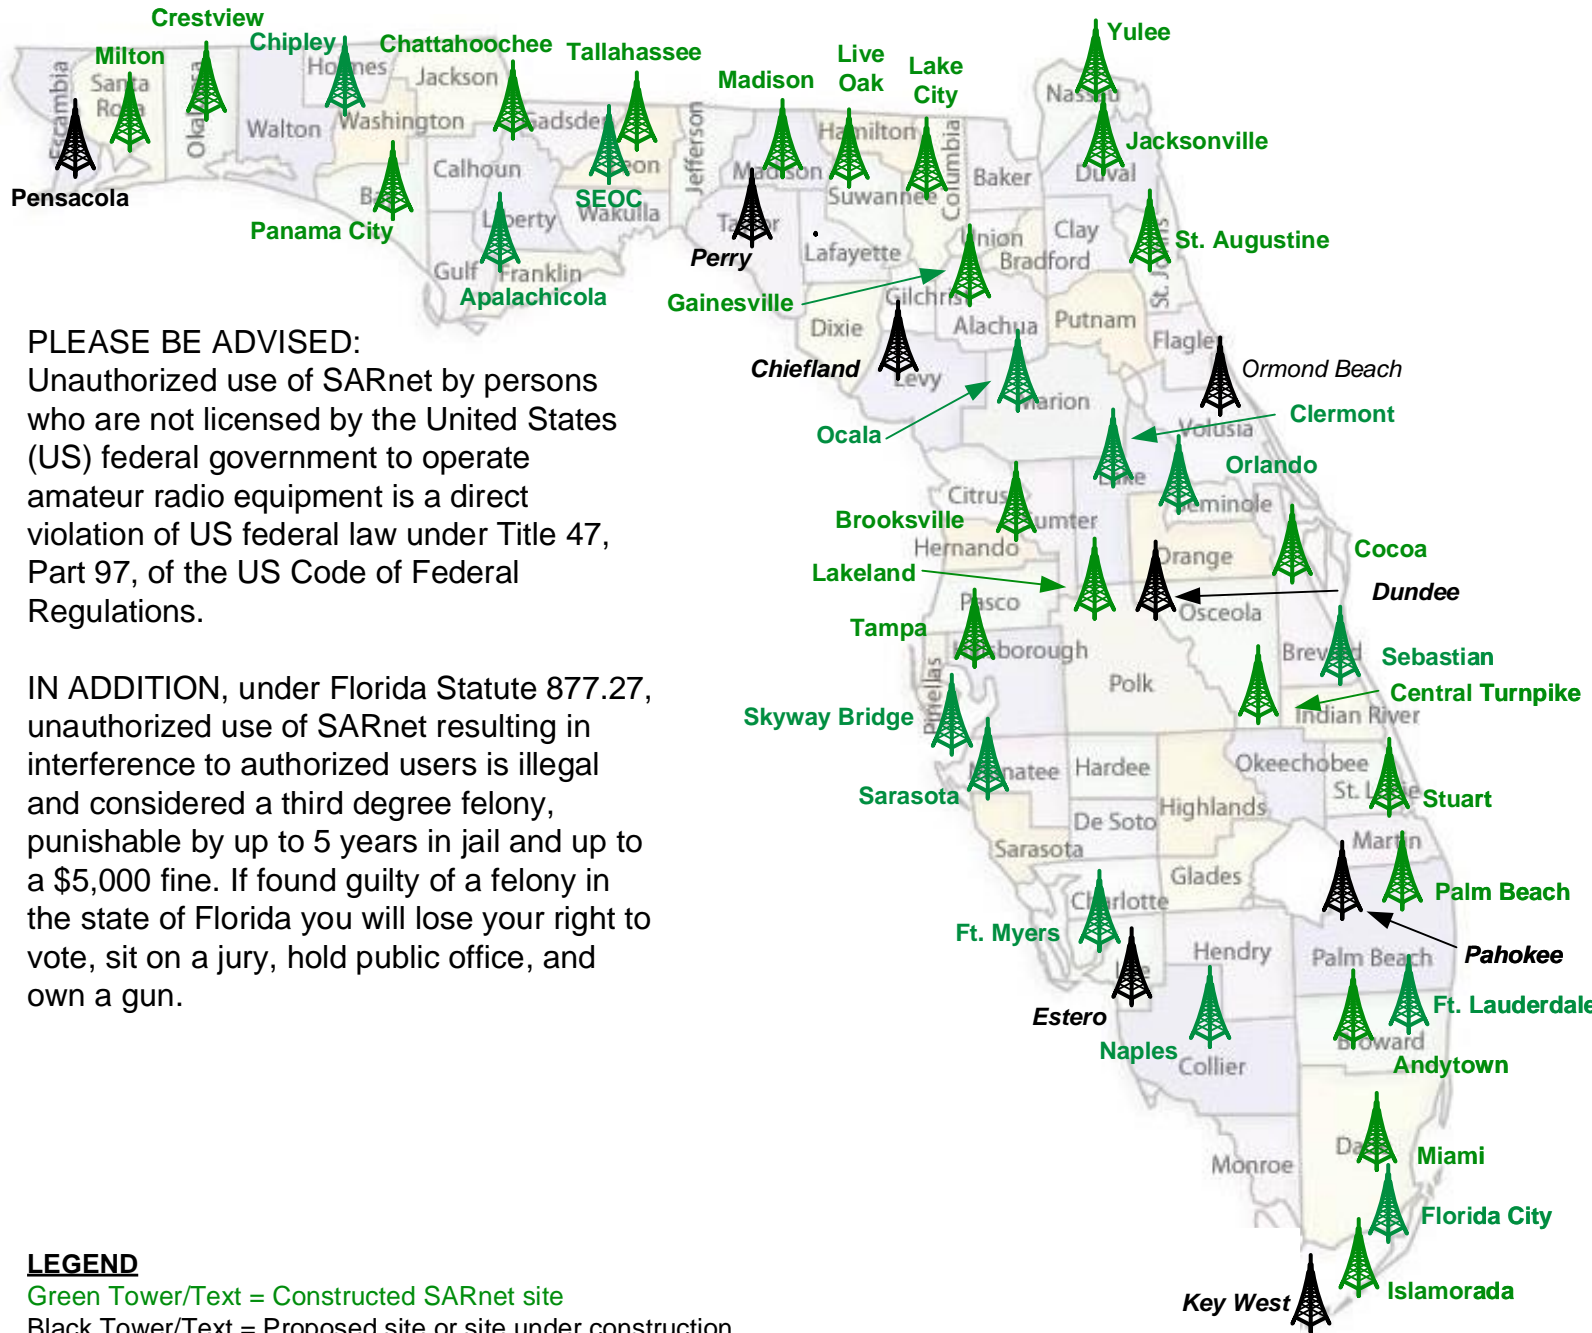

Statewide Amateur Radio Network "SARNet"

Constructed Sites as of April 30, 2019

YOU MUST BE A FEDERALLY LICENSED AMATEUR RADIO OPERATOR WITH A CALLSIGN TO USE SARnet

PLEASE BE ADVISED:

Unauthorized use of SARnet by persons who are not licensed by the United States (US) federal government to operate amateur radio equipment is a direct violation of US federal law under Title 47, Part 97, of the US Code of Federal Regulations.

IN ADDITION, under Florida Statute 877.27, unauthorized use of SARnet resulting in interference to authorized users is illegal and considered a third degree felony, punishable by up to 5 years in jail and up to a \$5,000 fine. If found guilty of a felony in the state of Florida you will lose your right to vote, sit on a jury, hold public office, and own a gun.

LEGEND

Green Tower/Text = Constructed SARnet site

Black Tower/Text = Proposed site or site under construction

TX frequency is repeater talk-out. All UHF repeaters have a +5MHz offset for the talk-in repeater receiver