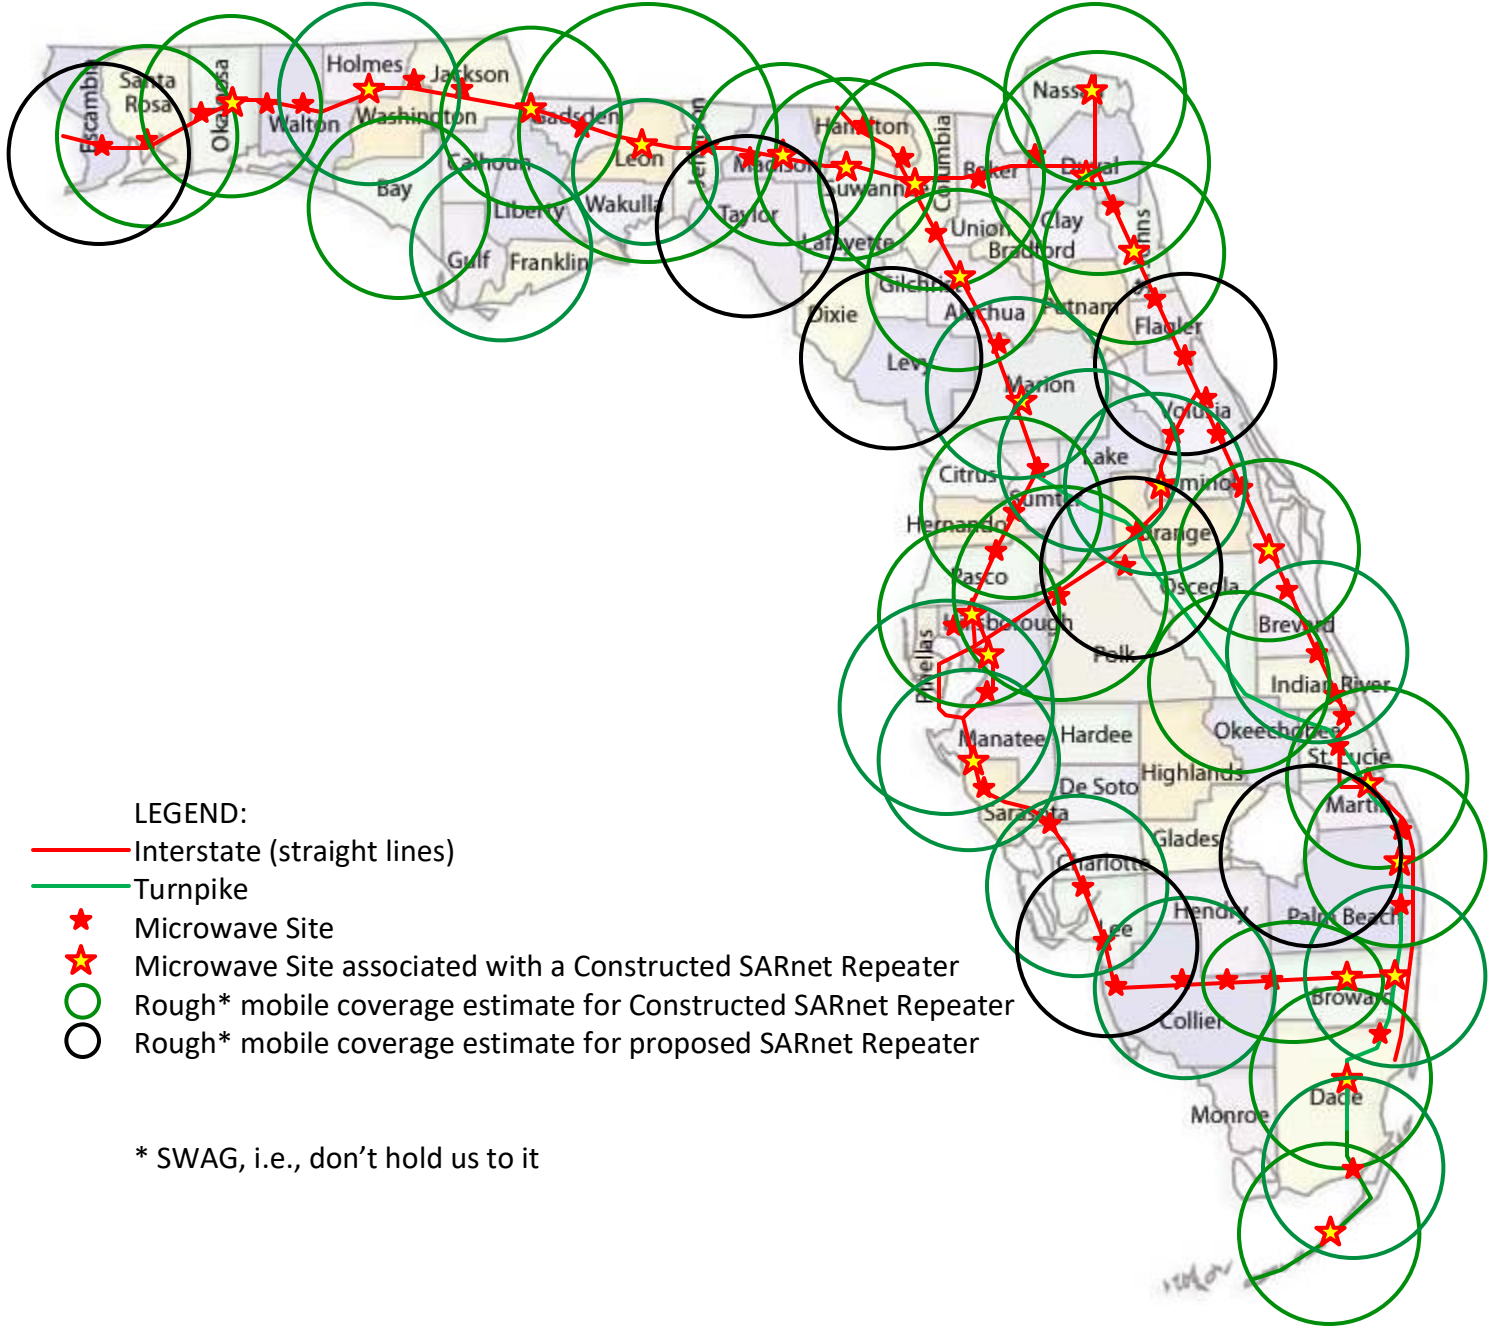

# Statewide Microwave Network

Constructed "SARnet" sites shown as of April 30, 2019

THIS IS NOT AN ACTIVE SARnet SITE STATUS MAP

LEGEND:

-  Interstate (straight lines)
-  Turnpike
-  Microwave Site
-  Microwave Site associated with a Constructed SARnet Repeater
-  Rough\* mobile coverage estimate for Constructed SARnet Repeater
-  Rough\* mobile coverage estimate for proposed SARnet Repeater

\* SWAG, i.e., don't hold us to it