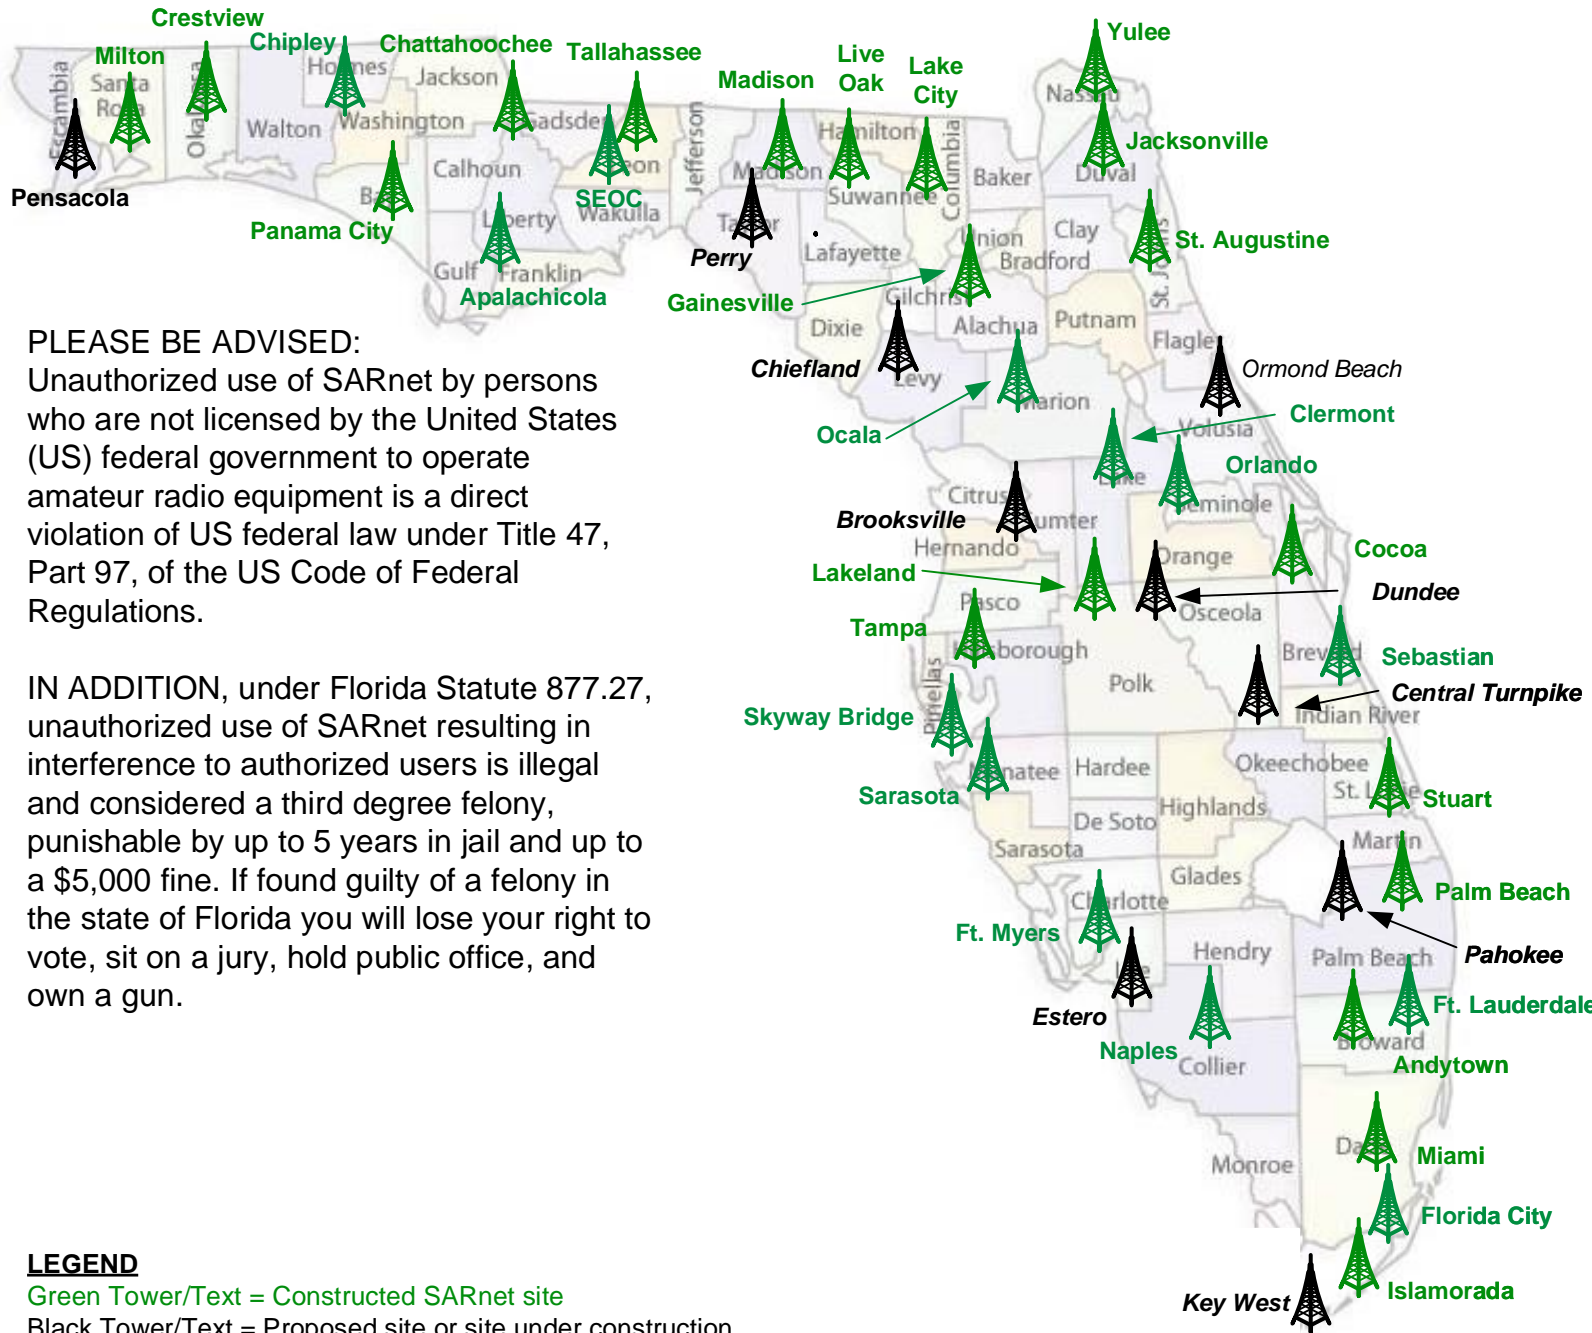

Statewide Amateur Radio Network "SARnet"

Constructed Sites as of January 3, 2019

YOU MUST BE A FEDERALLY LICENSED AMATEUR RADIO OPERATOR WITH A CALLSIGN TO USE SARnet

PLEASE BE ADVISED:

Unauthorized use of SARnet by persons who are not licensed by the United States (US) federal government to operate amateur radio equipment is a direct violation of US federal law under Title 47, Part 97, of the US Code of Federal Regulations.

IN ADDITION, under Florida Statute 877.27, unauthorized use of SARnet resulting in interference to authorized users is illegal and considered a third degree felony, punishable by up to 5 years in jail and up to a $5,000 fine. If found guilty of a felony in the state of Florida you will lose your right to vote, sit on a jury, hold public office, and own a gun.

LEGEND

Green Tower/Text = Constructed SARnet site
Black Tower/Text = Proposed site or site under construction
TX frequency is repeater talk-out. All UHF repeaters have a +5MHz offset for the talk-in repeater receiver

<u>SARnet SITE</u>	<u>TX (MHz)</u>	<u>Tone (Hz)</u>
Andytown	442.825	110.9
Apalachicola	444.400	94.8
Brooksville	444.825	146.2
Central Turnpike	444.975	107.2
Chattahoochee	444.975	94.8
Chiefland	TBD	TBD
Chipley	444.750	100.0
Clermont	444.975	103.5
Cocoa	444.650	107.2
Crestview	444.900	100.0
Dundee	444.350	103.5
Estero	TBD	TBD
Ft. Lauderdale	442.850	110.9
Florida City	442.050	114.8
Ft. Meyers	444.225	136.5
Gainesville	444.925	123.0
Islamorada	442.850	114.8
Jacksonville	444.700	127.3
Key West	444.400	114.8
Lake City	444.900	110.9
Lakeland	442.275	82.5
Live Oak	443.700	110.9
Madison	444.300	94.8
Miami	444.600	167.9
Milton	444.725	100.0
Naples	444.950	103.5
Ocala	444.025	123.0
Orlando	444.075	103.5
Ormond Beach	TBD	TBD
Pahokee	TBD	TBD
Palm Beach	443.975	110.9
Panama City	444.175	100.0
Pensacola	444.875	100.0
Perry	443.100	94.8
Sarasota	444.800	100.0
Sebastian	444.375	107.2
SEOC	443.500	94.8
Skyway Bridge	442.250	146.2
St. Augustine	442.800	127.3
Stuart	444.150	107.2
Tallahassee	442.100	94.8
Tampa	442.850	146.2
Yulee	442.900	127.3