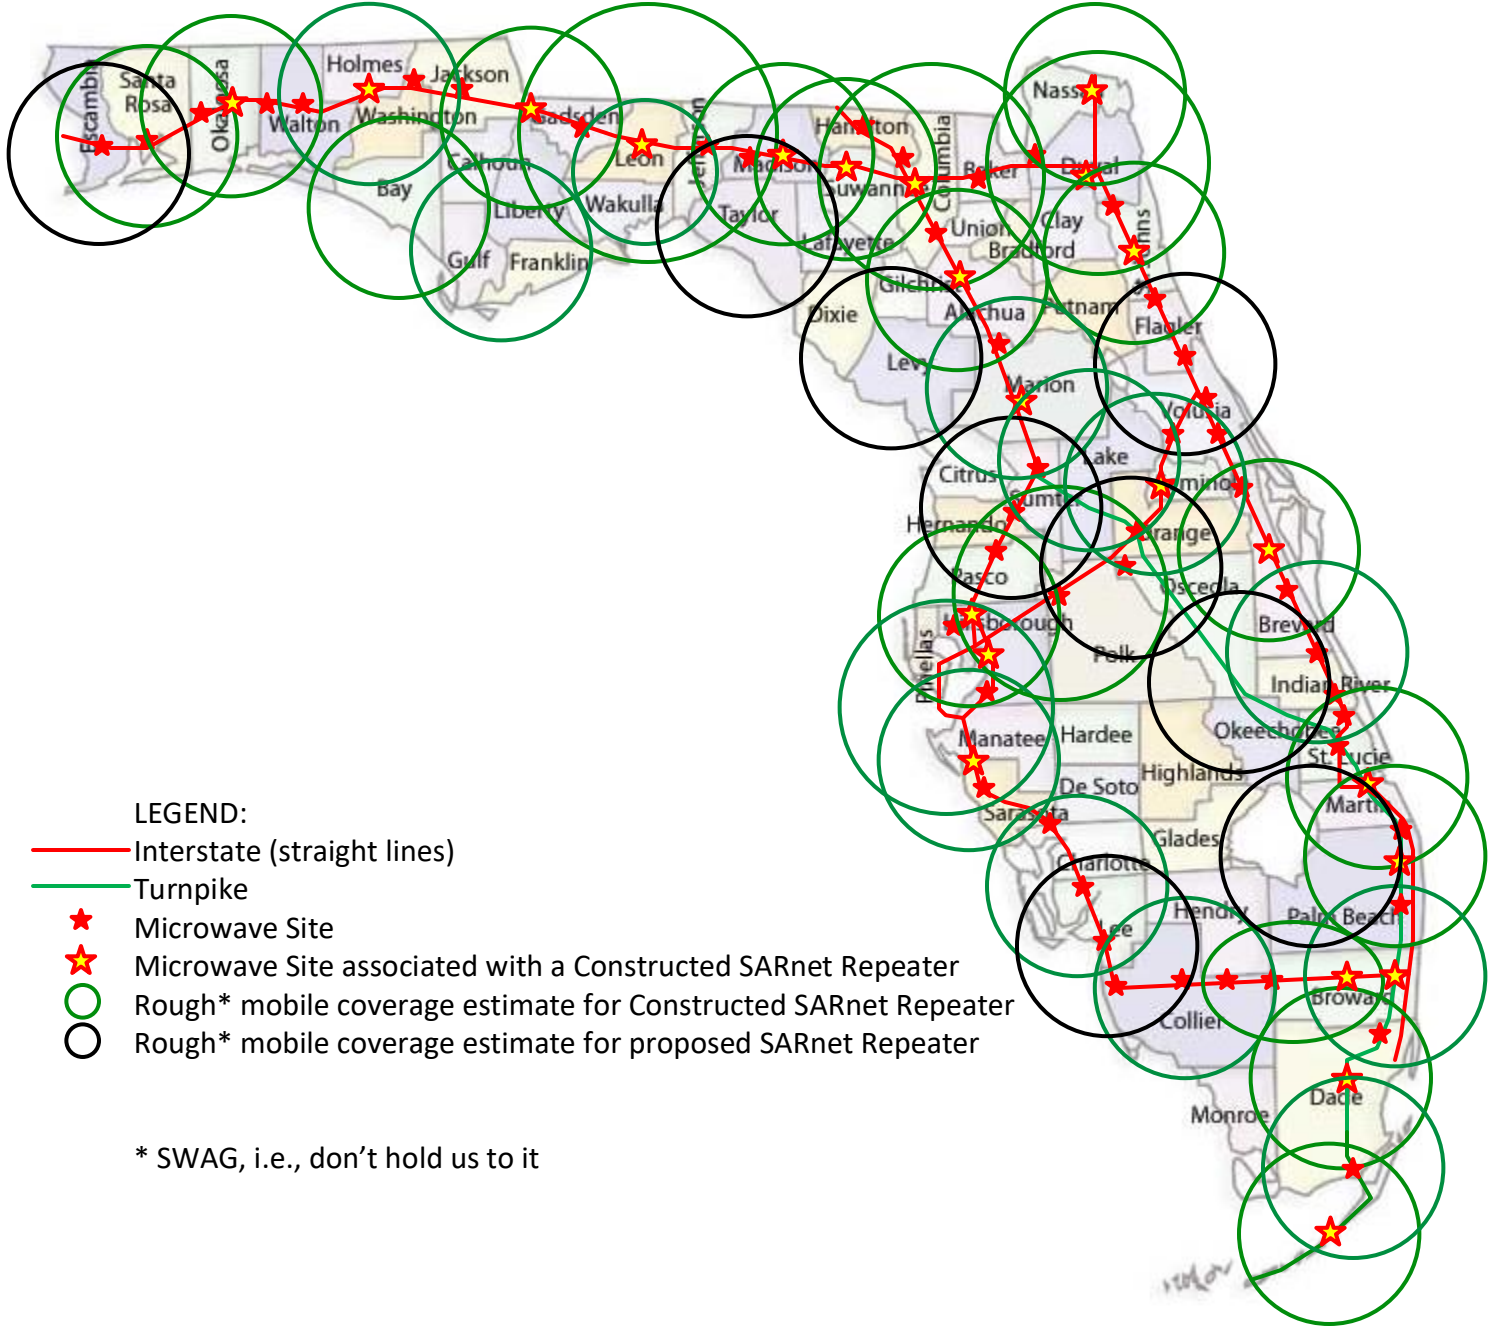

Statewide Microwave Network

Constructed "SARnet" sites shown as of December 20, 2018

THIS IS NOT AN ACTIVE SARnet SITE STATUS MAP

LEGEND:

- Interstate (straight lines)
- Turnpike
- ★ Microwave Site
- ★ Microwave Site associated with a Constructed SARnet Repeater
- Rough* mobile coverage estimate for Constructed SARnet Repeater
- Rough* mobile coverage estimate for proposed SARnet Repeater

* SWAG, i.e., don't hold us to it