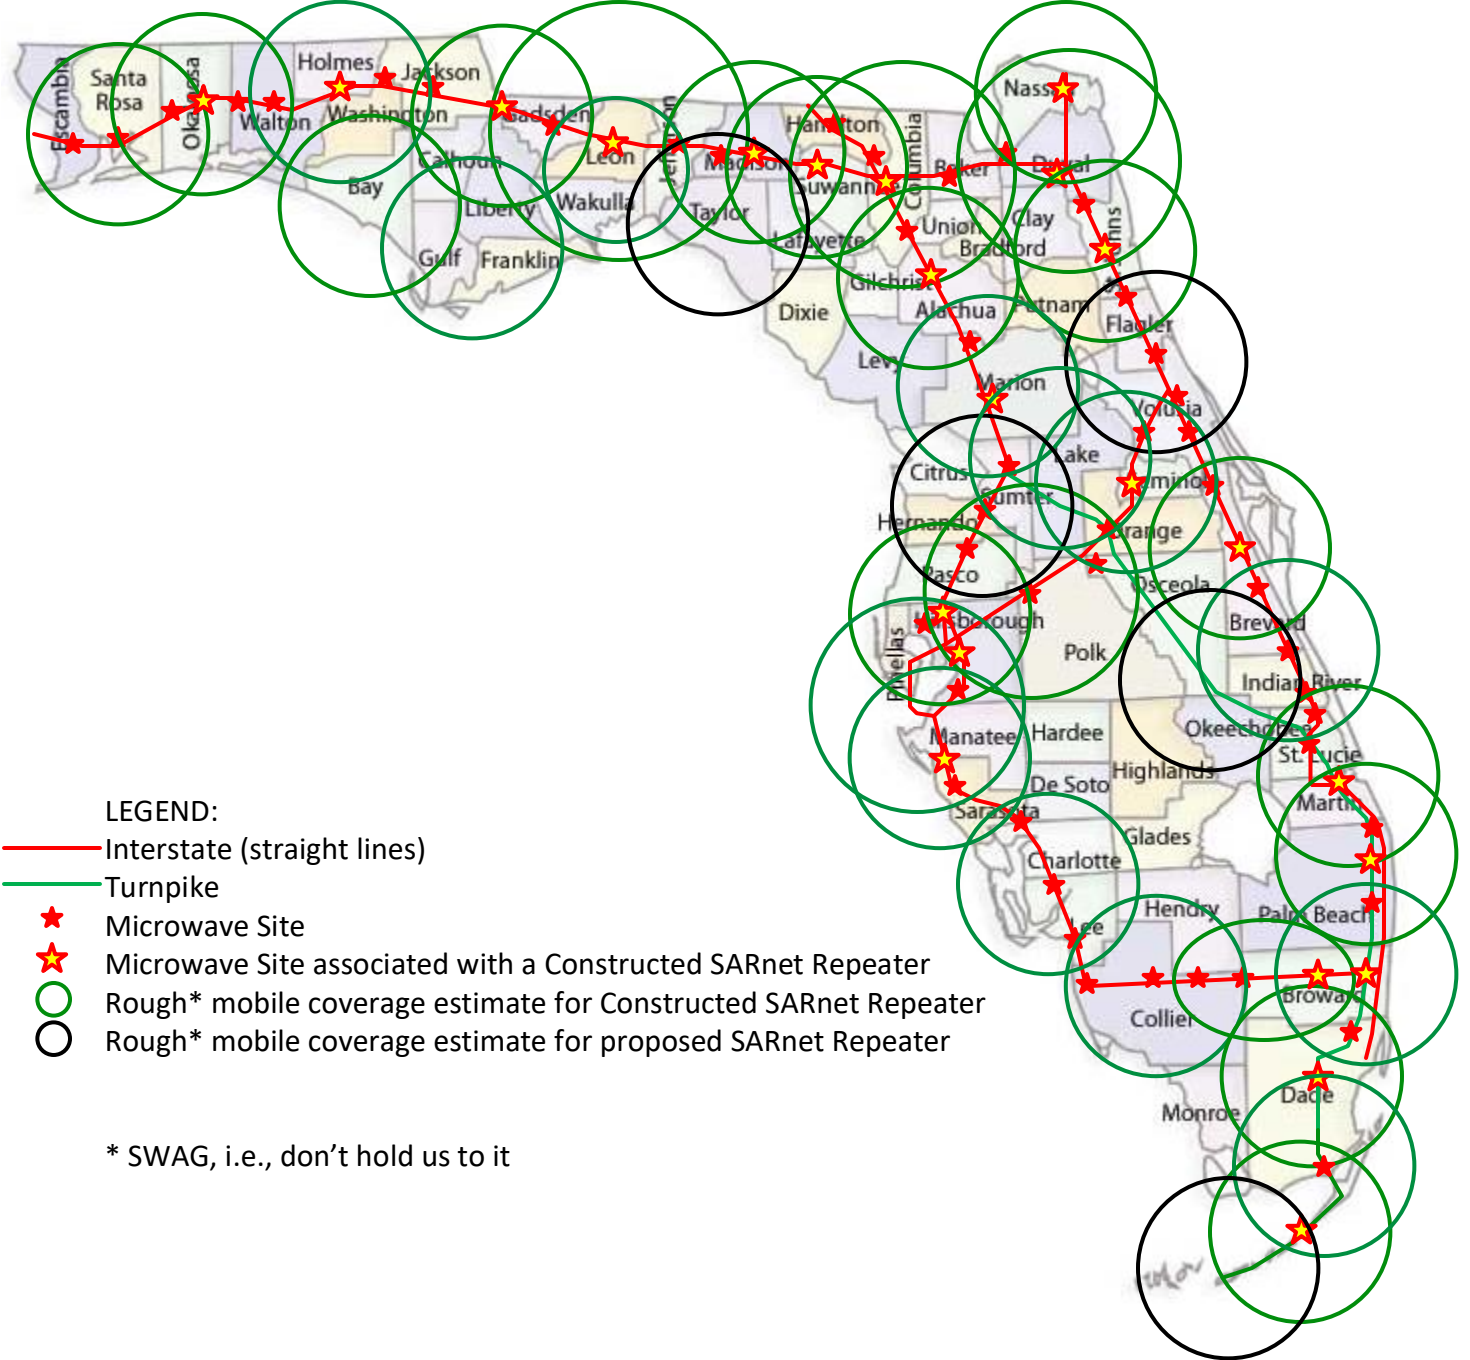

Statewide Microwave Network

Constructed "SARnet" sites shown as of October 25, 2018

THIS IS NOT AN ACTIVE SARnet SITE STATUS MAP

LEGEND:

- Interstate (straight lines)
- Turnpike
- ★ Microwave Site
- ★ Microwave Site associated with a Constructed SARnet Repeater
- Rough* mobile coverage estimate for Constructed SARnet Repeater
- Rough* mobile coverage estimate for proposed SARnet Repeater

* SWAG, i.e., don't hold us to it