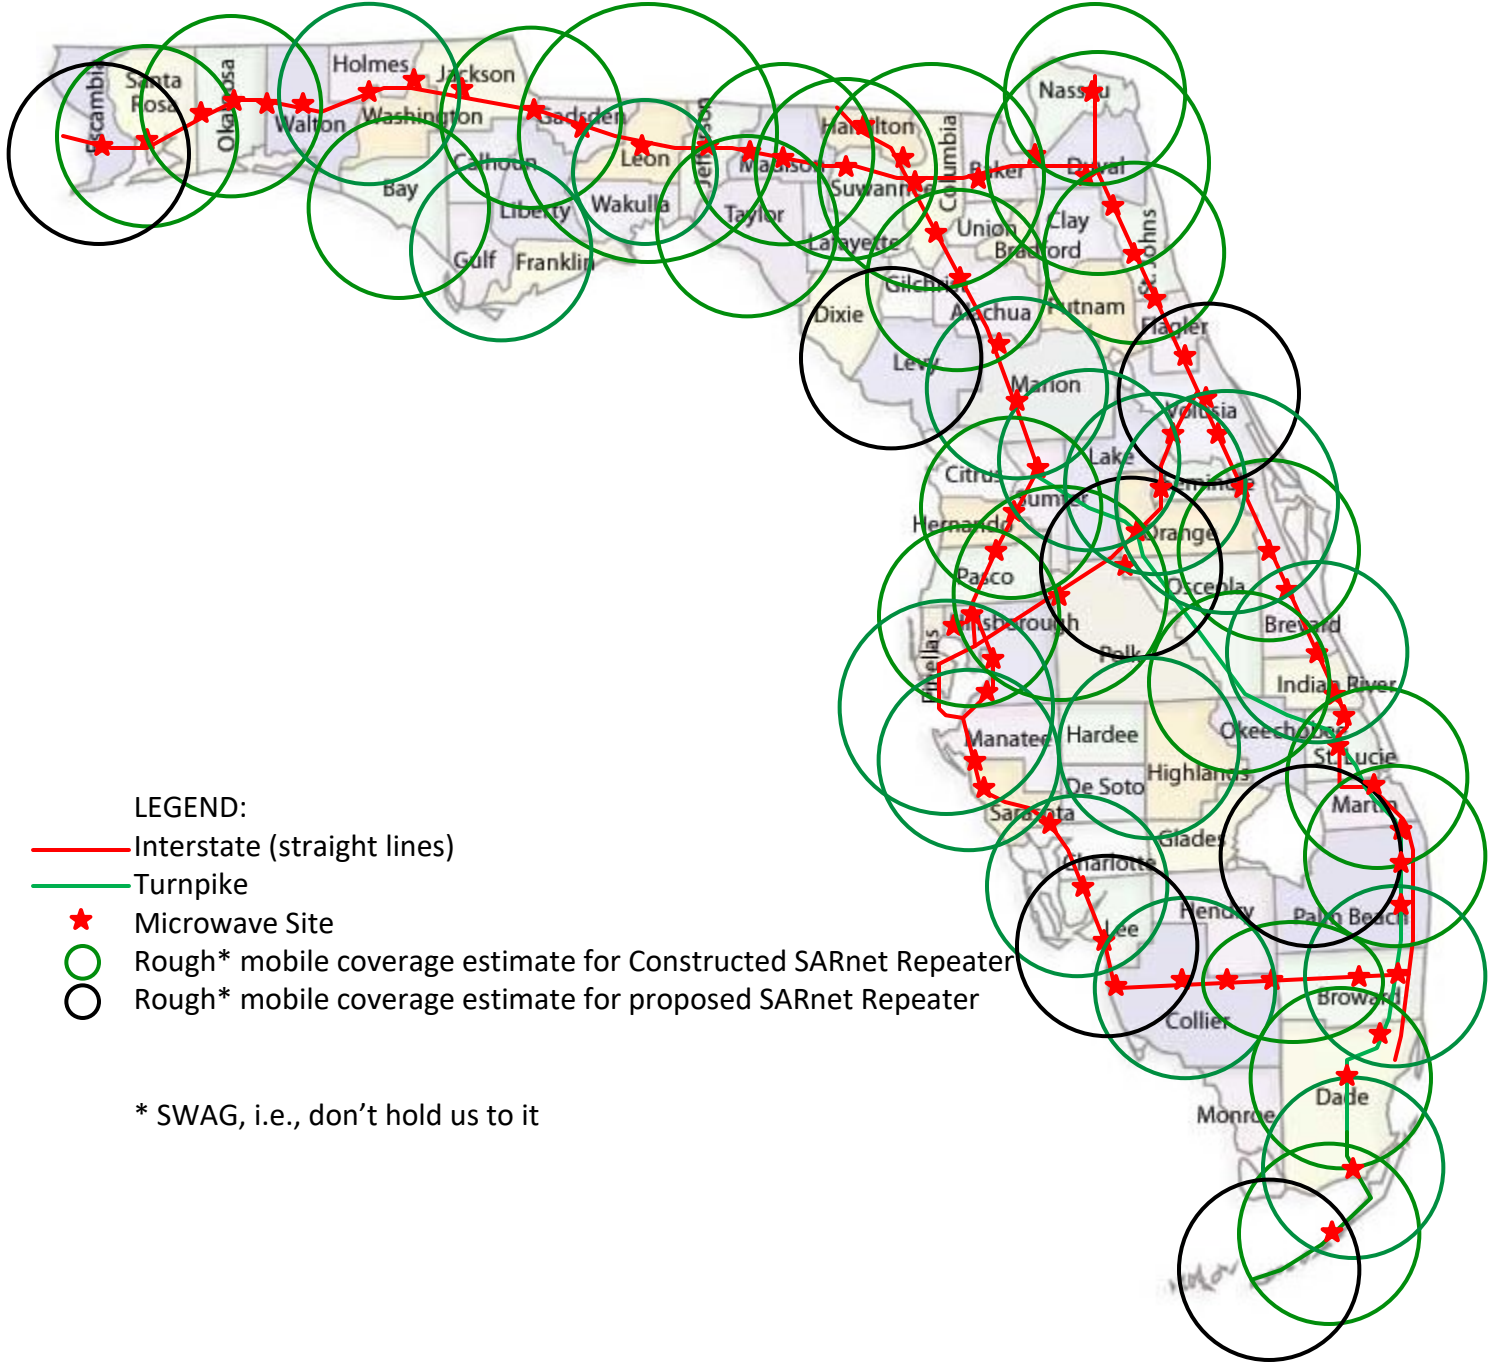

Statewide Microwave Network

Constructed "SARNET" sites shown as of September 10, 2023

THIS IS NOT AN ACTIVE SARnet SITE STATUS MAP

LEGEND:

- Interstate (straight lines)
- Turnpike
- ★ Microwave Site
- Rough* mobile coverage estimate for Constructed SARNet Repeater
- Rough* mobile coverage estimate for proposed SARNet Repeater

* SWAG, i.e., don't hold us to it