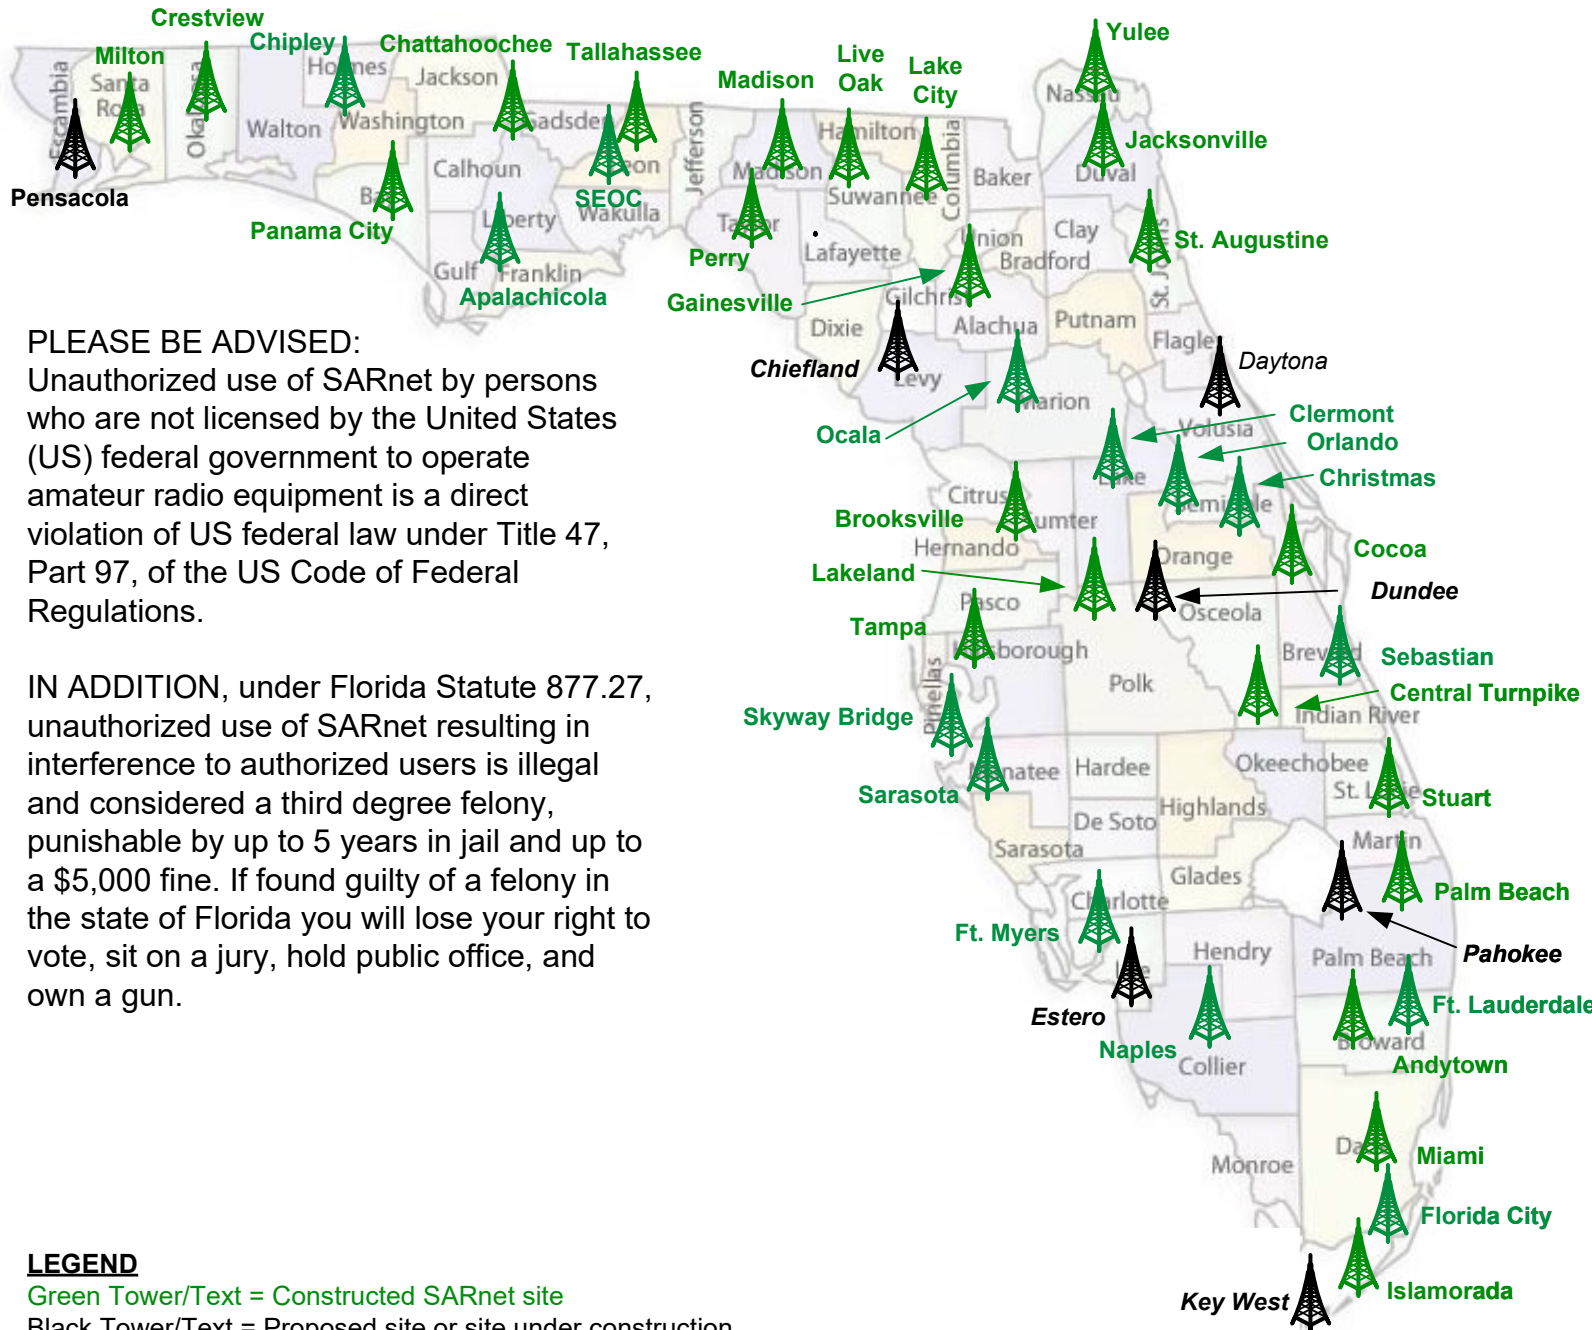

Statewide Amateur Radio Network "SARNET"

Constructed Sites as of December 29, 2021

YOU MUST BE A FEDERALLY LICENSED AMATEUR RADIO OPERATOR WITH A CALLSIGN TO USE SARnet

PLEASE BE ADVISED:

Unauthorized use of SARnet by persons who are not licensed by the United States (US) federal government to operate amateur radio equipment is a direct violation of US federal law under Title 47, Part 97, of the US Code of Federal Regulations.

IN ADDITION, under Florida Statute 877.27, unauthorized use of SARnet resulting in interference to authorized users is illegal and considered a third degree felony, punishable by up to 5 years in jail and up to a \$5,000 fine. If found guilty of a felony in the state of Florida you will lose your right to vote, sit on a jury, hold public office, and own a gun.

LEGEND

Green Tower/Text = Constructed SARnet site

Black Tower/Text = Proposed site or site under construction

TX frequency is repeater talk-out. All UHF repeaters have a +5MHz offset for the talk-in repeater receiver