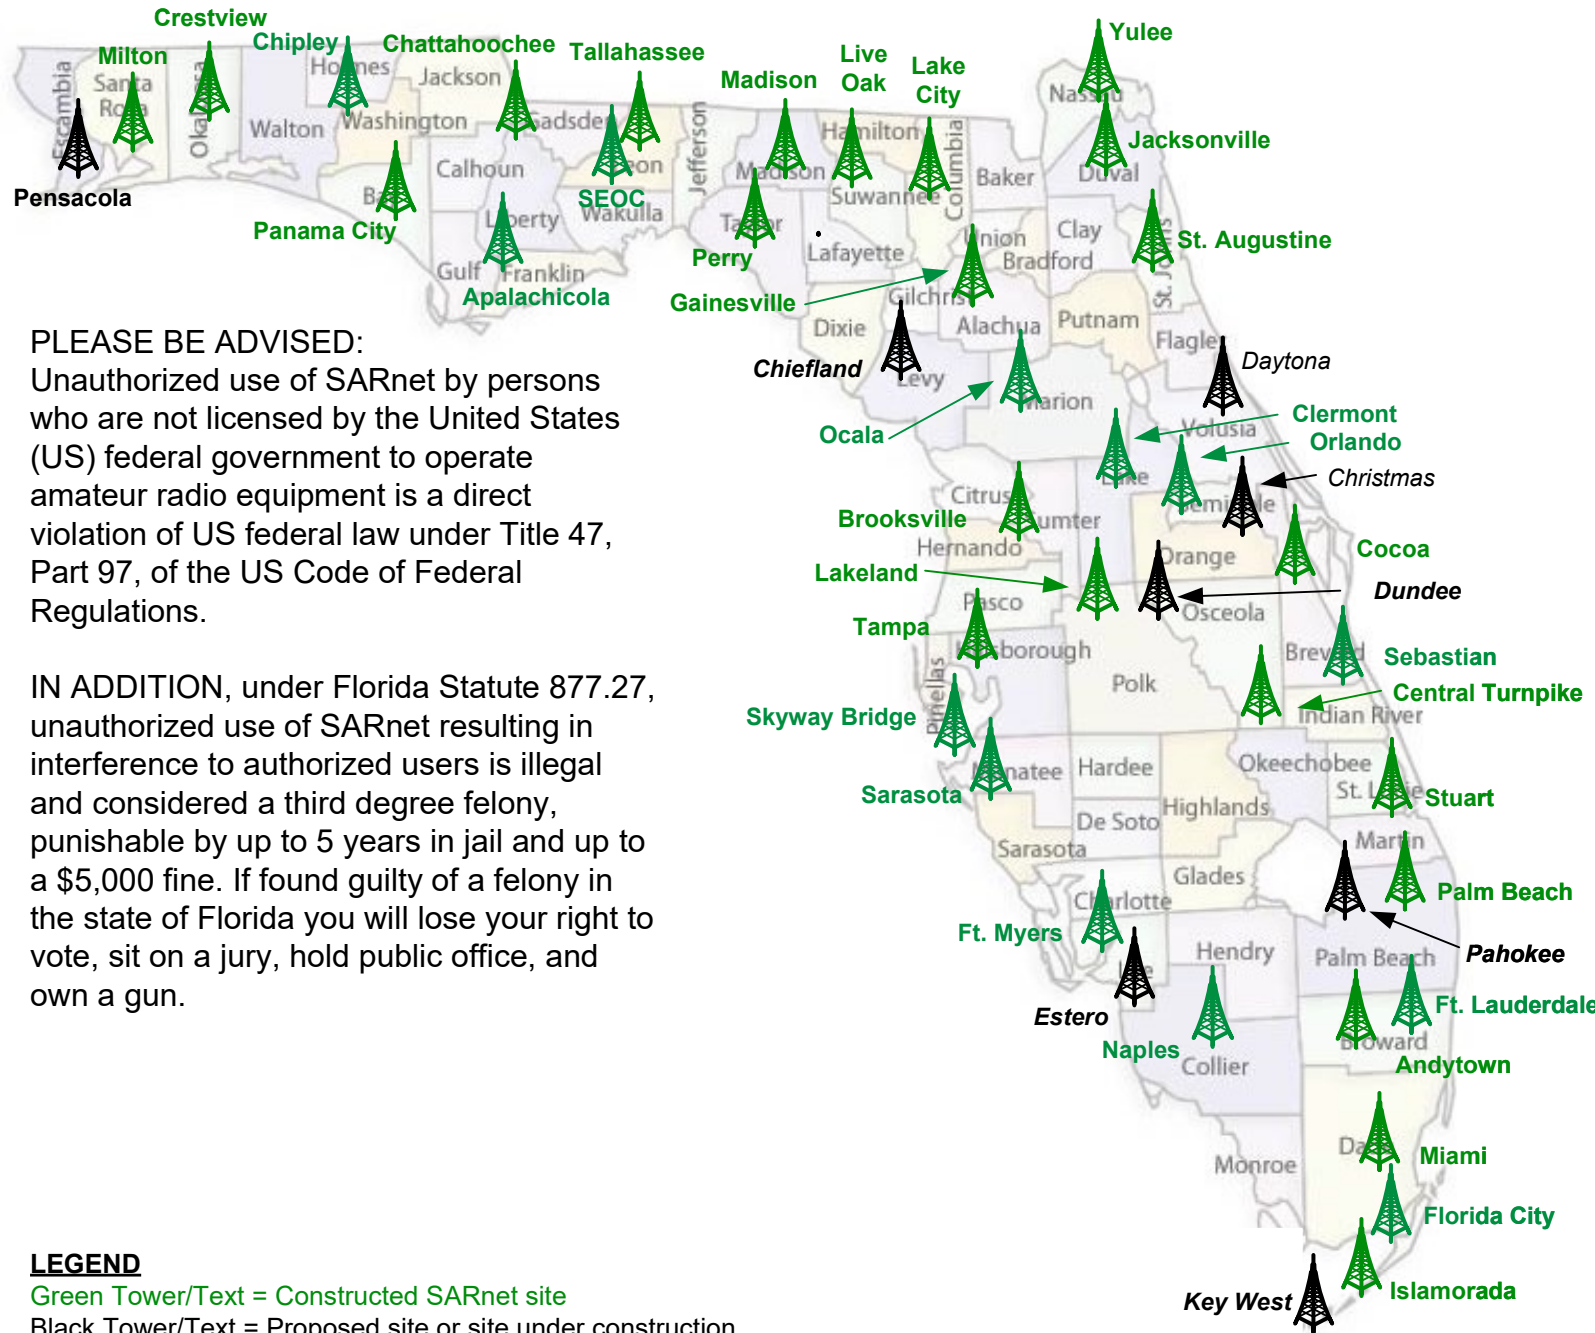

# Statewide Amateur Radio Network "SARNET"

Constructed Sites as of October 9, 2021

**YOU MUST BE A FEDERALLY LICENSED AMATEUR RADIO OPERATOR WITH A CALLSIGN TO USE SARnet**

**PLEASE BE ADVISED:**

Unauthorized use of SARnet by persons who are not licensed by the United States (US) federal government to operate amateur radio equipment is a direct violation of US federal law under Title 47, Part 97, of the US Code of Federal Regulations.

IN ADDITION, under Florida Statute 877.27, unauthorized use of SARnet resulting in interference to authorized users is illegal and considered a third degree felony, punishable by up to 5 years in jail and up to a \$5,000 fine. If found guilty of a felony in the state of Florida you will lose your right to vote, sit on a jury, hold public office, and own a gun.

**LEGEND**

Green Tower/Text = Constructed SARnet site

Black Tower/Text = Proposed site or site under construction

TX frequency is repeater talk-out. All UHF repeaters have a +5MHz offset for the talk-in repeater receiver