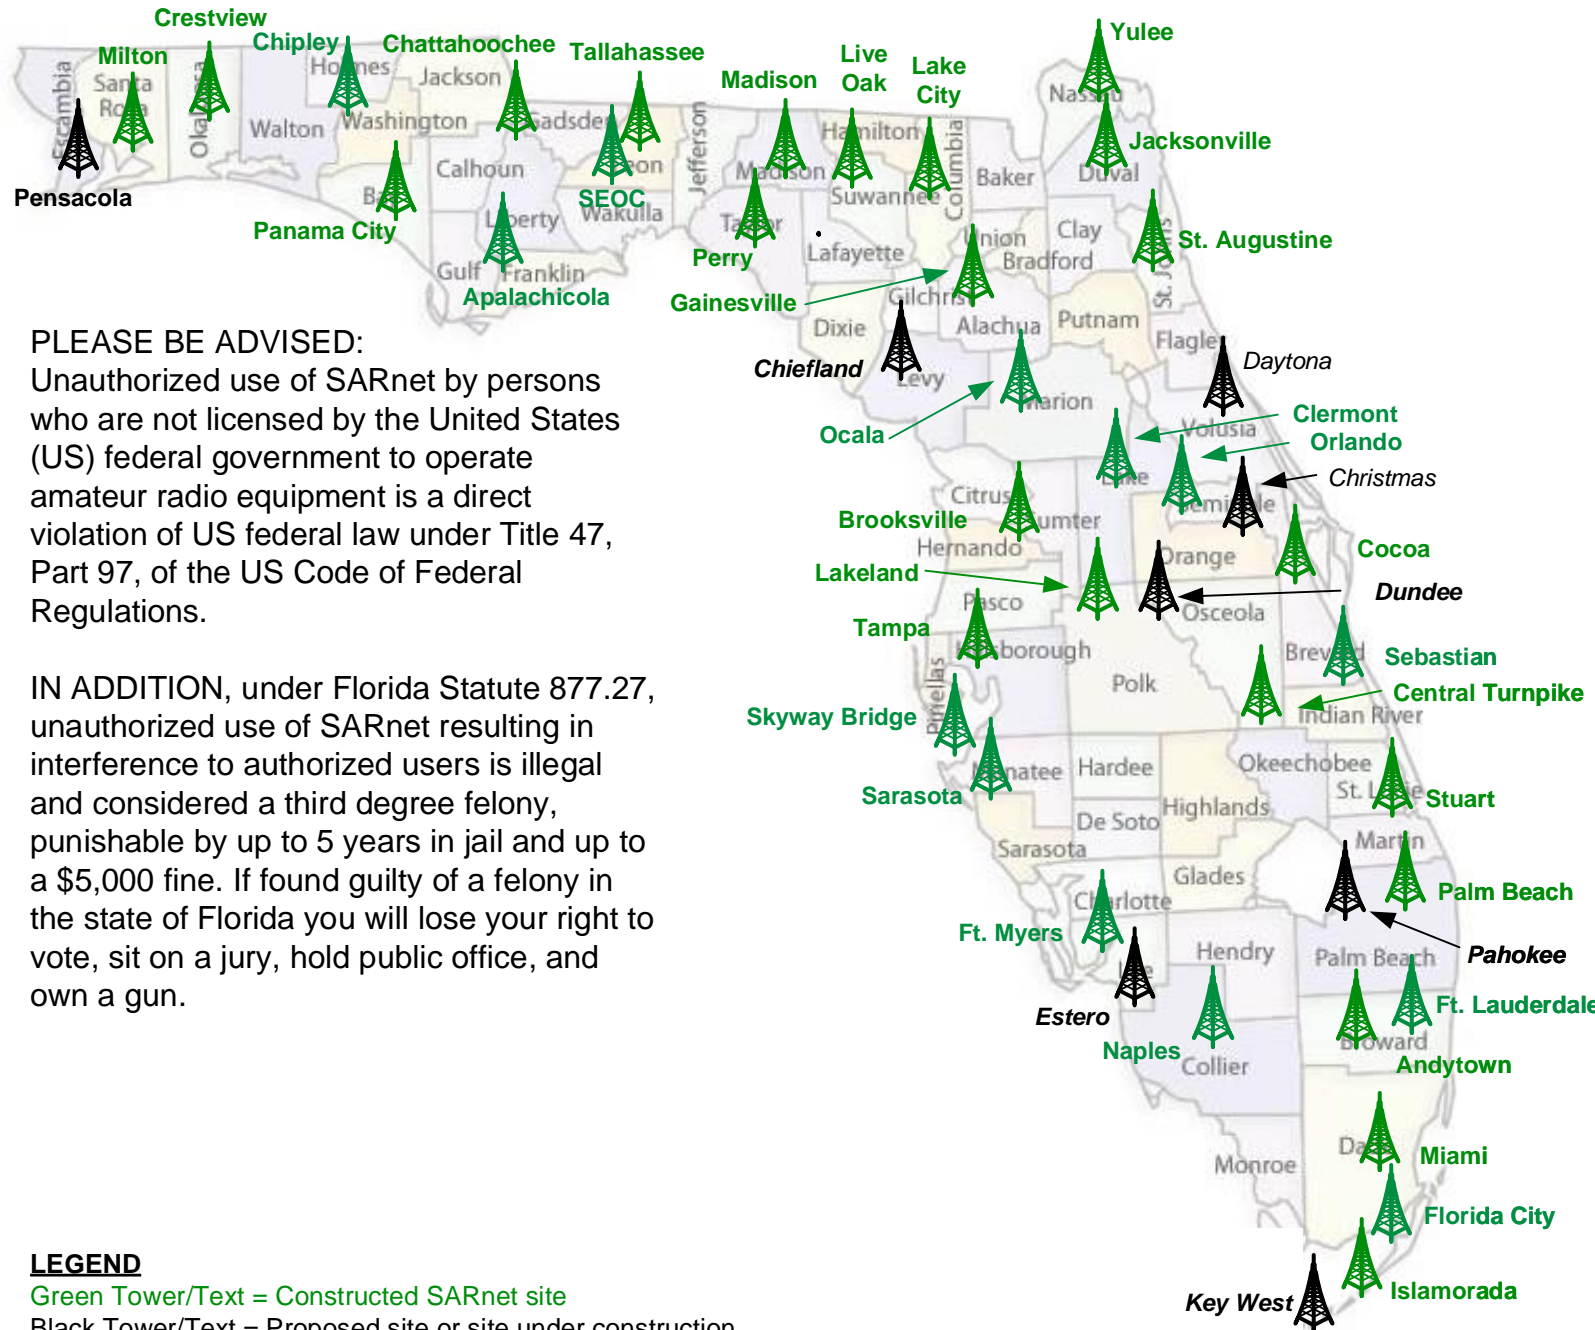

Statewide Amateur Radio Network "SARNET"

Constructed Sites as of October 29, 2020

YOU MUST BE A FEDERALLY LICENSED AMATEUR RADIO OPERATOR WITH A CALLSIGN TO USE SARnet

PLEASE BE ADVISED:

Unauthorized use of SARnet by persons who are not licensed by the United States (US) federal government to operate amateur radio equipment is a direct violation of US federal law under Title 47, Part 97, of the US Code of Federal Regulations.

IN ADDITION, under Florida Statute 877.27, unauthorized use of SARnet resulting in interference to authorized users is illegal and considered a third degree felony, punishable by up to 5 years in jail and up to a \$5,000 fine. If found guilty of a felony in the state of Florida you will lose your right to vote, sit on a jury, hold public office, and own a gun.

LEGEND

Green Tower/Text = Constructed SARnet site

Black Tower/Text = Proposed site or site under construction

TX frequency is repeater talk-out. All UHF repeaters have a +5MHz offset for the talk-in repeater receiver