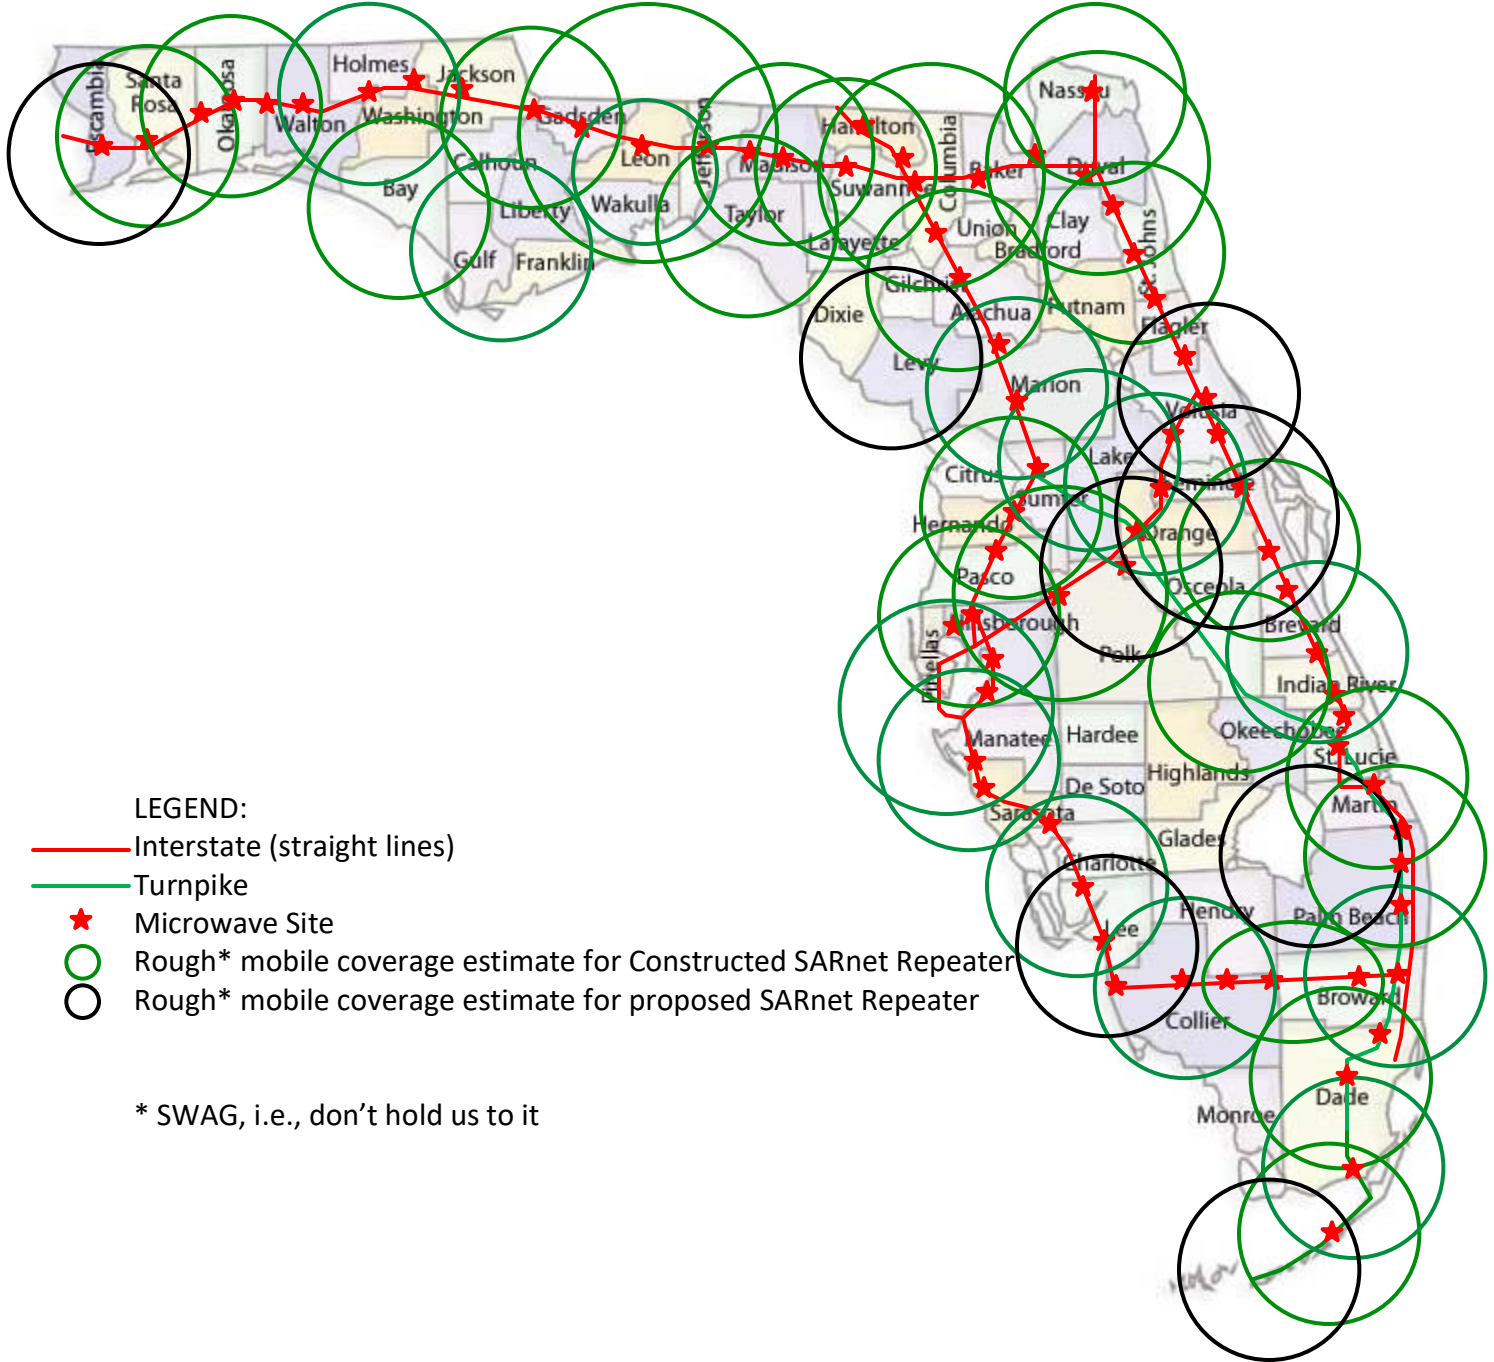

Statewide Microwave Network

Constructed "SARNET" sites shown as of October 29, 2020

THIS IS NOT AN ACTIVE SARnet SITE STATUS MAP

LEGEND:

- Interstate (straight lines)
- Turnpike
- ★ Microwave Site
- Rough* mobile coverage estimate for Constructed SARNET Repeater
- Rough* mobile coverage estimate for proposed SARNET Repeater

* SWAG, i.e., don't hold us to it